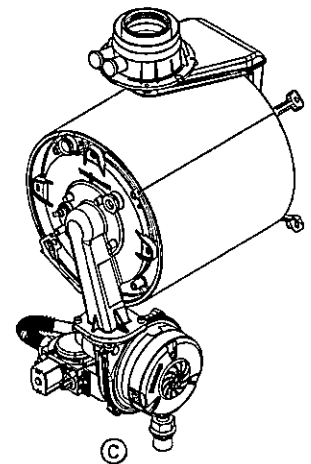

Parts List

VITODENS 100-W B1HA Series

Model No.	Serial No.
B1HA 26 Boiler	7560853□□□□□□□□
B1HA 35 Boiler	7560854□□□□□□□□

Ordering Parts:
Please provide Serial Number (A) when ordering replacement parts. Order replacement components from your Viessmann distributor.

Overview of Assemblies

- (A) Serial Number ^{*1}
- (B) Main Enclosure Assembly
- (C) Boiler and Burner Assembly
- (D) Control Assembly
- (E) Hydraulic Block Assembly
- (F) Other Parts

^{*1} Serial number is located inside main enclosure assembly, behind boiler cover panel on left-hand side.