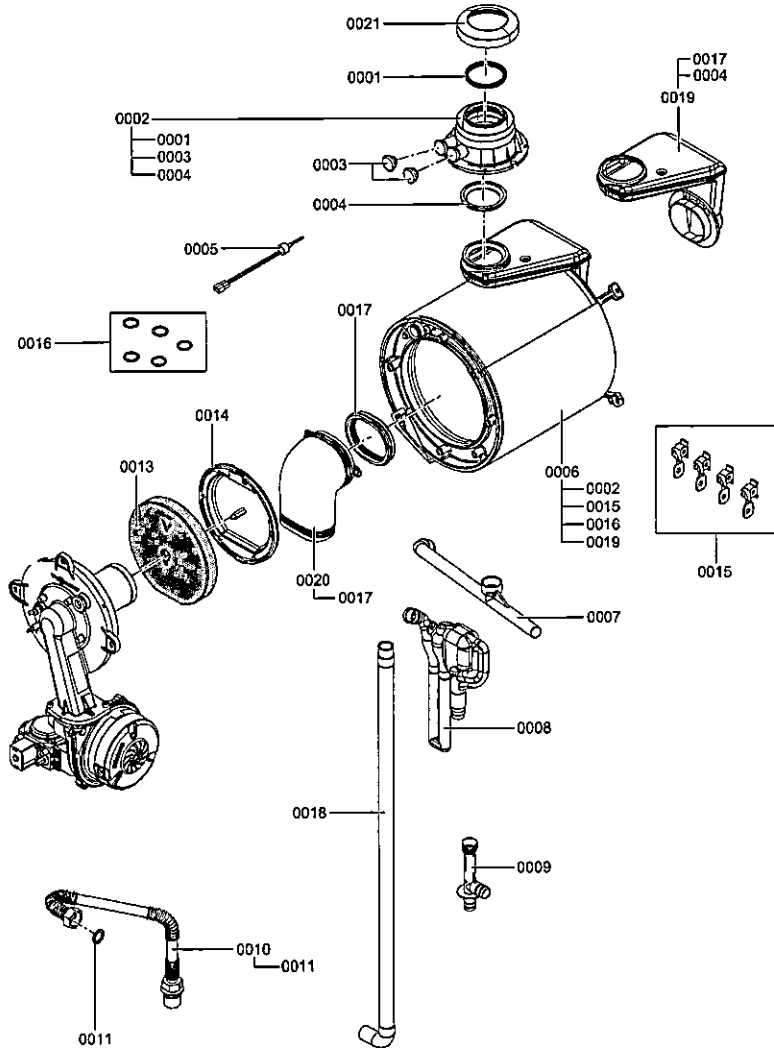

VITODENS 100-W

B1HA / B1KA Series

Model No.	Serial No.
B1HA 26 Boiler	7560853□□□□□□□□
B1HA 35 Boiler	7560854□□□□□□□□
B1KA 35 Boiler	7560855□□□□□□□□

Parts for Boiler Assembly

- 0001 Gasket for flue gas, DN60
- 0002 Vent pipe adaptor, 60/100
- 0003 Test port cap (set of 2)
- 0004 Sealing grommet, DN60
- 0005 Sensor for flue gas
- 0006 Heat exchanger assembly, ASME
- 0007 Condensate pipe
- 0008 Condensate P-trap
- 0009 Extension, P-trap
- 0010 Fuel connection pipe, NG/LP
- 0011 Gasket set, A17x24x2 (set of 5)
- 0013 Combustion chamber refractory
- 0014 Flue baffle
- 0015 Support bracket set for heat exchanger
- 0016 O-Ring set, 21x3 mm for heat exchanger
- 0017 Gasket for flue elbow
- 0018 Condensate pipe, 19 x 800 mm
- 0019 Flue gas collector with elbow
- 0020 Flue elbow
- 0021 Air intake cover