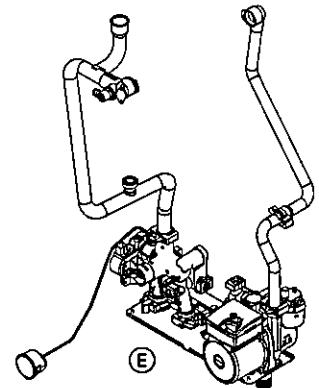

Parts List

VITODENS 100-W B1HA Series

Model No.	Serial No.
B1HA 26 Boiler	7560853□□□□□□□□
B1HA 35 Boiler	7560854□□□□□□□□

Ordering Parts:
Please provide Serial Number (A) when ordering replacement parts. Order replacement components from your Viessmann distributor.

Overview of Assemblies

- (A) Serial Number ^{*1}
- (B) Main Enclosure Assembly
- (C) Boiler and Burner Assembly
- (D) Control Assembly
- (E) Hydraulic Block Assembly
- (F) Other Parts

^{*1} Serial number is located inside main enclosure assembly, behind boiler cover panel on left-hand side.