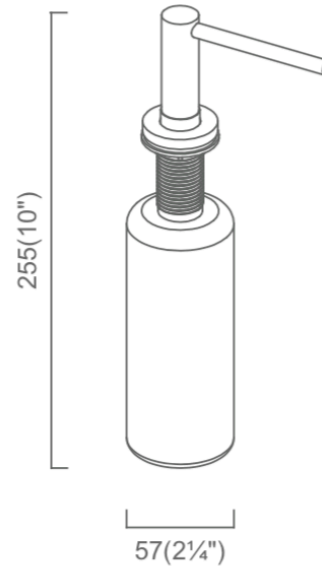

## COUNTERTOP CUT-OUT SPECIFICATIONS

### SOAP DISPENSER

MODEL: SDC07P

1 " DIAMETER  
HOLE

SDC07P  
Height: 255mm  
Reach: 90mm  
Brushed Stainless Steel