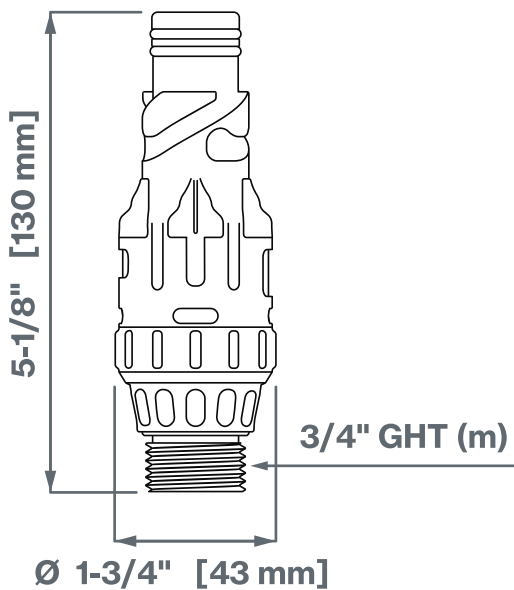

Attaches to any hose, providing instant water connections – even under full pressure.

Wear-Resistant Materials

Manufactured from crush-proof, military-grade acetal polymer.

Learn More
About Aquor

Aquor® Wide Grip VB Hose Connector

04/2025
CN-VB2-SERIES
Tech Specs

CN-VB2

CN-VB2-BLK

Connect instantly under full water pressure with a simple push and twist. Leave attached to any hose for quick and easy Hydrant connections. The built-in vacuum breaker prevents backflow, keeping your water supply clean and secure.

- Universally compatible with 3/4" GHT
- Built-in vacuum breaker prevents backflow
- Durable military-grade materials
- Certified backflow protection

Compatibility	All Aquor Hydrants and outlets
Outlet	3/4" GHT (m)
Backflow Protection	Yes, vacuum breaker in Hose Connector
Operating Temperature	33-140°F
Operating Water Pressure	25-125 PSI
Flow Rate	6.8 GPM @ 52 PSI
Connector Material	Acetal polymer
O-Ring Material	Fluorocarbon rubber
Colors Available	Slate Gray and Jet Black
Certifications	ASSE 1019, CSA B125
Warranty	5-year limited warranty