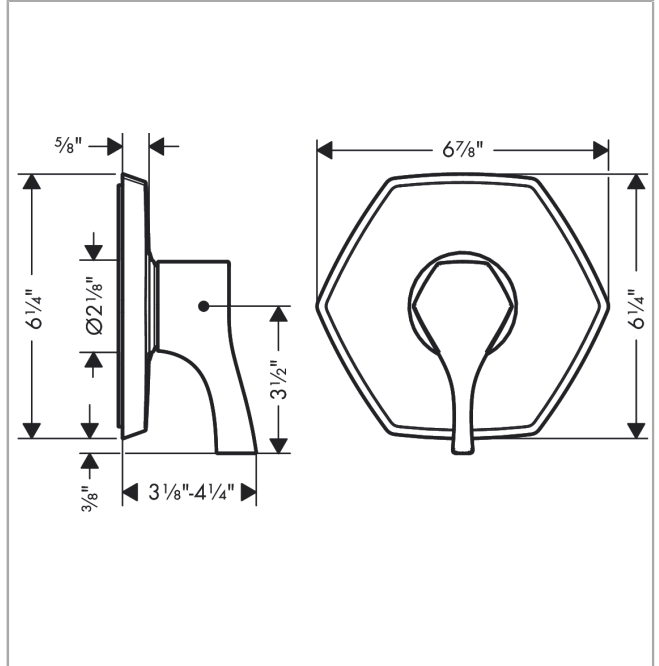

**Locarno  
Pressure Balance Trim**

Finishes : **matte black** Part no. : **04822670**

**Description**

**Features**

- Temperature and on/off control for 1 outlet
- Flow: 5.44 GPM (20.6 L/Min)
- Integrated bypass for use with diverter tub spouts

**Product image**

**Scale drawing**

**Locarno**  
**Pressure Balance Trim**

Finishes : **matte black**    Part no. : **04822670**

**Exploded drawing**

Year of production: >03/21

**Locarno**

**Pressure Balance Trim**

## Spare parts list

Year of production: >03/21

Pos.	Description	Part no.	PC	PU
1	O-ring 16x2	98133000	0	1
2	set of screws	96525000	0	1
3	cartridge, assy	88727000	0	1
4	holder for escutcheon	98793000	0	1
5	set of fixing screws	96454000	0	1
6	sleeve	88765670	0	1
7	escutcheon	93912671	0	1
8	handle	93911671	0	1
a	extension 25 mm	13595000	0	1