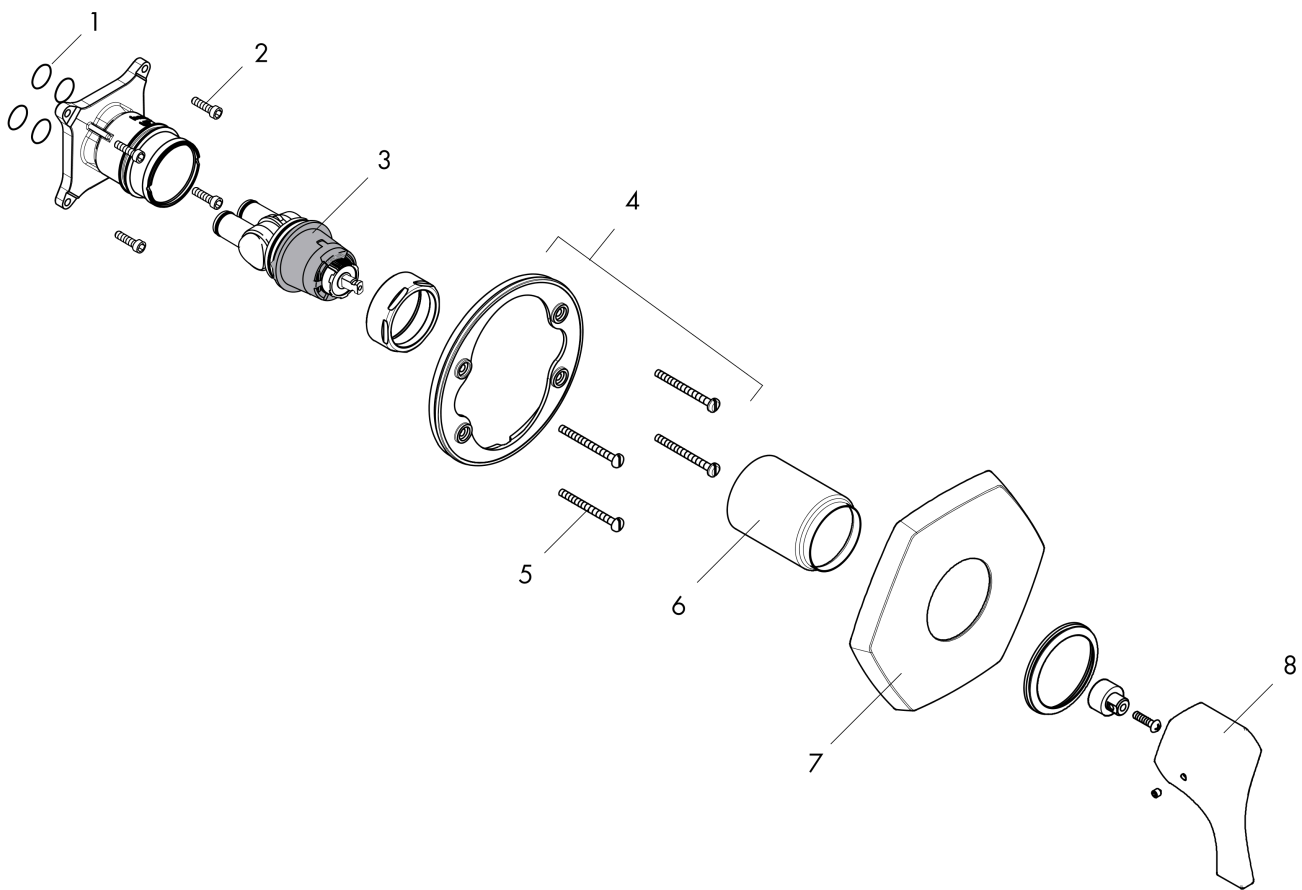

**Locarno  
Pressure Balance Trim**

Finishes : **matte black** Part no. : **04822670**

**Description**

**Features**

- Temperature and on/off control for 1 outlet
- Flow: 5.44 GPM (20.6 L/Min)
- Integrated bypass for use with diverter tub spouts

**Product image**

**Scale drawing**

**Locarno**  
**Pressure Balance Trim**

Finishes : **matte black**    Part no. : **04822670**

**Exploded drawing**

Year of production: >03/21

**Locarno**

**Pressure Balance Trim**

Finishes : **matte black** Part no. : **04822670**

## Spare parts list

Year of production: >03/21

Pos.	Description	Part no.	PC	PU
1	O-ring 16x2	98133000	0	1
2	set of screws	96525000	0	1
3	cartridge, assy	88727000	0	1
4	holder for escutcheon	98793000	0	1
5	set of fixing screws	96454000	0	1
6	sleeve	88765670	0	1
7	escutcheon	93912671	0	1
8	handle	93911671	0	1
a	extension 25 mm	13595000	0	1