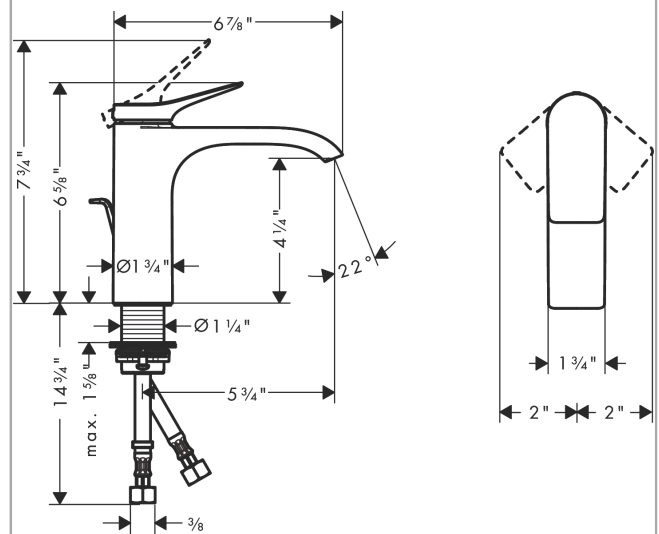

Vivenis
Single-Hole Faucet 110 with Pop-Up Drain, 1.2 GPM
 Finish: **matte black** Part no. : **75020671**

Description

Features

- Consists of: single-hole lavatory faucet, drain valve set
- Spout height: 4 Inch
- Handle design: lever handle
- Spray pattern: WaterfallStream
- Maximum flow rate (at 3 bar): 4.5 l/min
- Ceramic cartridge
- Pop-up drain G 1

Item details

List Price \$ 601.00

Technology

Design awards

Compliance / Sustainability

Product image

Scale drawing

Vivenis
Single-Hole Faucet 110 with Pop-Up Drain, 1.2 GPM
 Finish: **matte black** Part no. : **75020671**

Exploded drawing

Year of production: >11/21

Vivenis

Single-Hole Faucet 110 with Pop-Up Drain, 1.2 GPM

Finish: **matte black** Part no. : **75020671**

Spare parts list

Year of production: >11/21

Pos.	Description	Part no.	Price	PU
1	handle	94277670	-	1
2	screw cover	93735610	-	1
3	escutcheon	94027670	-	1
4	nut	93995000	-	1
5	O-ring 35x1,5	92114000	-	1
6	cartridge, assy	93897000	-	1
7	seal	95008000	-	1
8	O-ring 35x2	92604000	-	1
9	adapter for cartridge	98750000	-	1
10	O-Ring 30x2	98186000	-	1
11	spray former	94275001	-	1
12	connection hose 23½" M8x0,75 3/8"	96556001	-	1
13	flat seal	98749000	-	1
14	fixing set (Ø 32)	13961000	-	1
15	lever collar	97548000	-	1
16	pull rod	96657670	-	1
a	lever arm 340mm (ball-Ø12mm)	96324000	-	1