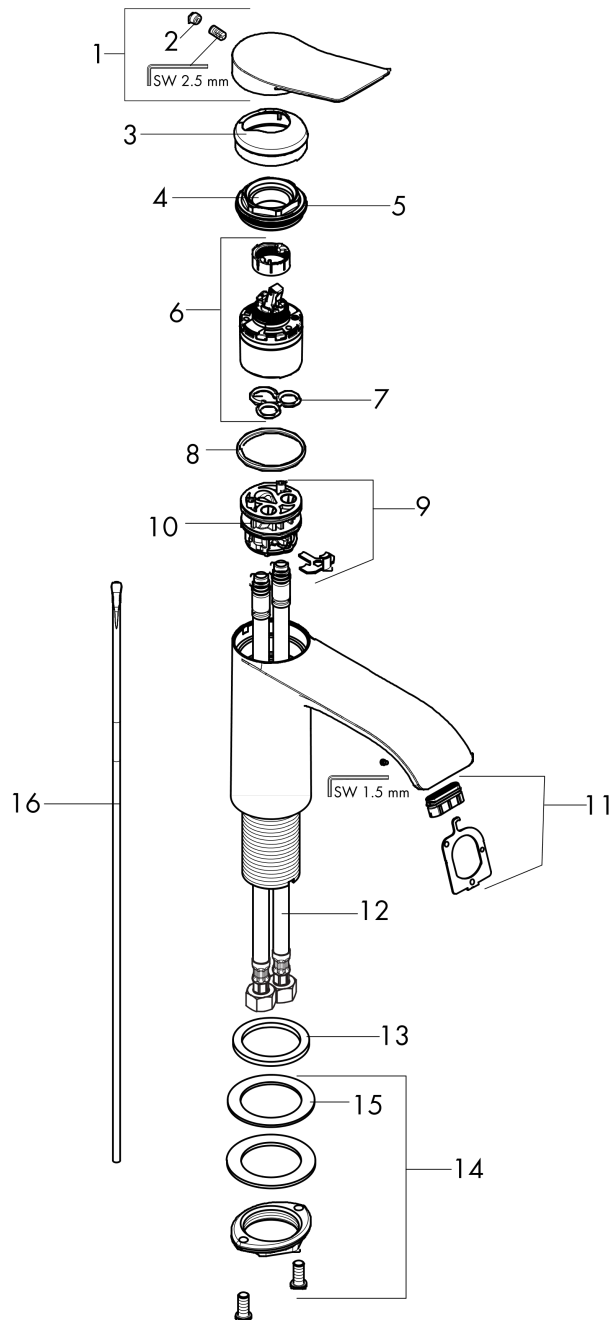

Vivenis
Single-Hole Faucet 110 with Pop-Up Drain, 1.2 GPM
 Finish: **matte black** Part no. : **75020671**

Description

Features

- Consists of: single-hole lavatory faucet, drain valve set
- Spout height: 4 Inch
- Handle design: lever handle
- Spray pattern: WaterfallStream
- Maximum flow rate (at 3 bar): 4.5 l/min
- Ceramic cartridge
- Pop-up drain G 1

Item details

List Price \$ 601.00

Technology

Design awards

Compliance / Sustainability

Product image

Scale drawing

Vivenis
Single-Hole Faucet 110 with Pop-Up Drain, 1.2 GPM
 Finish: **matte black** Part no. : **75020671**

Exploded drawing

Year of production: >11/21

Vivenis

Single-Hole Faucet 110 with Pop-Up Drain, 1.2 GPM

Finish: **matte black** Part no. : **75020671**

Spare parts list

Year of production: >11/21

Pos.	Description	Part no.	Price	PU
1	handle	94277670	-	1
2	screw cover	93735610	-	1
3	escutcheon	94027670	-	1
4	nut	93995000	-	1
5	O-ring 35x1,5	92114000	-	1
6	cartridge, assy	93897000	-	1
7	seal	95008000	-	1
8	O-ring 35x2	92604000	-	1
9	adapter for cartridge	98750000	-	1
10	O-Ring 30x2	98186000	-	1
11	spray former	94275001	-	1
12	connection hose 23½" M8x0,75 3/8"	96556001	-	1
13	flat seal	98749000	-	1
14	fixing set (Ø 32)	13961000	-	1
15	lever collar	97548000	-	1
16	pull rod	96657670	-	1
a	lever arm 340mm (ball-Ø12mm)	96324000	-	1