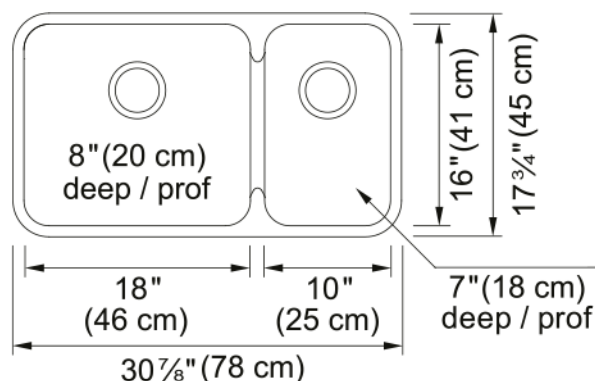

Steel Queen Undermount Sink QCUA1831R-8 | 122.0202.322

Steel Queen 30.88-in x 17.75-in Undermount Double Bowl Stainless Steel Kitchen Sink. A Kindred Steel Queen sink offers versatile durability at a great value. This double bowl sink allows you to easily use the different bowls for prepping to cleaning. Designed to sit under any solid surface counter, these undermount sinks create a seamless profile that brings sleek style to any kitchen. Steel Queen sinks are made from durable 20-gauge stainless steel with a finish that will stand up to the demands of everyday life.

Aspect

Sink type	Sink
Type of material	Stainless steel
Number of bowls	1,5
Product color	Steel
Surface finish	Silk

Product Dimensions

Length (right to left)	30.866
Width (front to back)	17.717
Large bowl size: right to left	18.11
Large bowl size: front to back	16
Large bowl: depth	7.992
Small bowl size: right to left	9.843
Small bowl size: front to back	16
Small bowl: depth	7.087

Installation

Minimum cabinet size	33"
----------------------	-----

Product specifications

Installation type	Undermount
Drain hole	3 1/2"
Position of drainer	No drainer
Active Twist Compatibility	No

Product identification