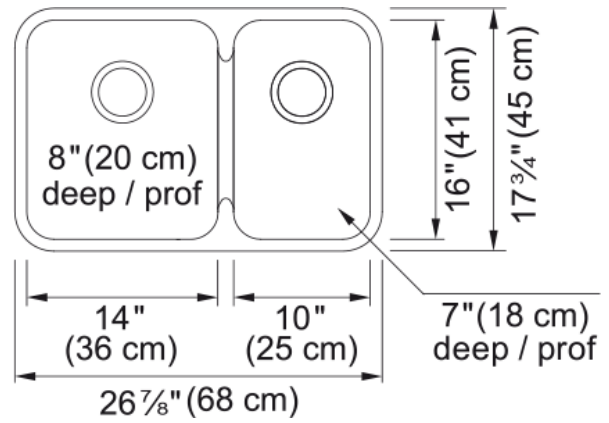

Steel Queen Undermount Sink QCUA1827R-8 | 122.0202.327

Steel Queen 26.88-in x 17.75-in Undermount Double Bowl Stainless Steel Kitchen Sink. A Kindred Steel Queen sink offers versatile durability at a great value. This double bowl sink allows you to easily use the different bowls for prepping to cleaning. Designed to sit under any solid surface counter, these undermount sinks create a seamless profile that brings sleek style to any kitchen. Steel Queen sinks are made from durable 20-gauge stainless steel with a finish that will stand up to the demands of everyday life.

Aspect

Sink type	Sink
Type of material	Stainless steel
Number of bowls	1,5
Product color	Steel
Surface finish	High gloss

Product Dimensions

Length (right to left)	26.85
Width (front to back)	17.717
Large bowl size: right to left	14
Large bowl size: front to back	16
Large bowl: depth	7.992
Small bowl size: right to left	10
Small bowl size: front to back	16
Small bowl: depth	7.087

Installation

Minimum cabinet size	30"
----------------------	-----

Product specifications

Installation type	Undermount
Drain hole	3 1/2"
Position of drainer	No drainer
Active Twist Compatibility	No

Product identification