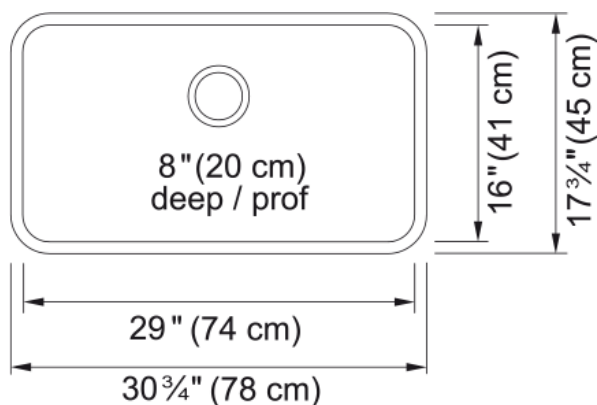

## Steel Queen Undermount Sink QSUA1831-8 | 122.0370.142

Steel Queen 30.75-in x 17.75-in Undermount Single Bowl Stainless Steel Kitchen Sink. For versatile durability at a great value, a Kindred Steel Queen undermount single bowl sink will evoke an essence of charm in your kitchen. Designed for performance with smooth edges and a bright satin finish that will stand up to everyday tasks. Steel Queen sinks are made from durable 20-gauge stainless steel with a finish that will stand up to the demands of everyday life. Backed with a limited lifetime warranty, you can trust that this Kindred sink will provide you with reliable performance for years to come.

### Product Dimensions

Length (right to left)	30.709
Width (front to back)	17.717
Large bowl size: right to left	29.134
Large bowl size: front to back	16.142
Large bowl: depth	7.874

### Installation

Minimum cabinet size	33"
----------------------	-----