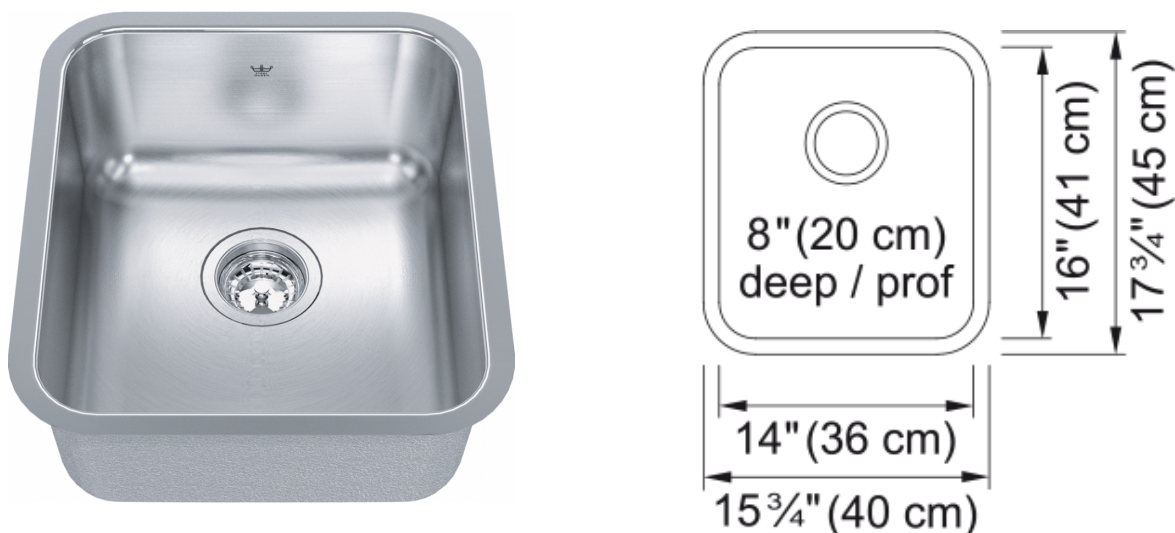

Steel Queen Undermount Sink QSUA1816-8 | 122.0202.335

Steel Queen 15.75-in x 17.75-in Undermount Single Bowl Stainless Steel Hospitality Sink. This stainless steel sink is the perfect choice for a home renovator looking to update a home bar or add additional prep space in the kitchen. Designed for performance with smooth edges and a bright satin finish that will stand up to everyday tasks. Steel Queen sinks are made from durable 20-gauge stainless steel with a finish that will stand up to the demands of everyday life. Backed with a limited lifetime warranty, you can trust that this Kindred sink will provide you with reliable performance for years to come.

Aspect

Sink type	Sink
Type of material	Stainless steel
Number of bowls	1
Product color	Steel
Surface finish	High gloss

Product Dimensions

Length (right to left)	15.748
Width (front to back)	17.717
Large bowl size: right to left	14.173
Large bowl size: front to back	16.142
Large bowl: depth	7.874

Brand	Kindred
Collection	Steel Queen
Certified by	CSA

Features

Drainers number	No drainer
Product reversibility	No

Faucet ledge	No
Strainer assembly included	Yes
Strainer Assembly	Manual
Overflow	No
Number of faucet holes	No faucet hole
Soap dispenser hole	No