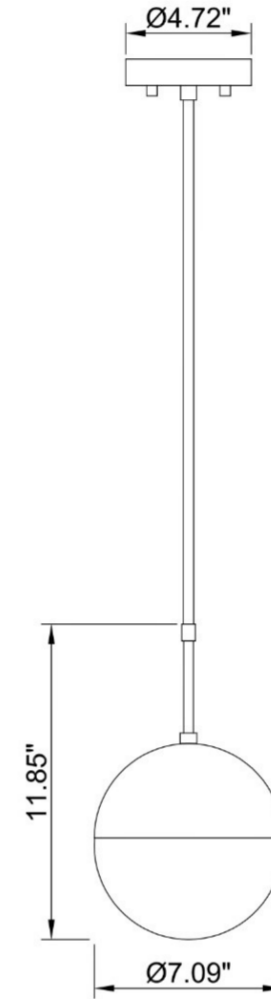

ITEM NO
P2001-1BK

SPECIFICATION DETAILS

Finish	Black
Fixture Dimension	Dia 7.09" x H11.85"
Light Source	Led Medium base E26
Wattage	1 X Led Max E26/60W
Voltage	120V
Location	Damp/Dry
Wire length	72" Max.
Warranty	5-year fixture warranty
Canopy dimensions	Dia4.72"
Shade	Opal glass