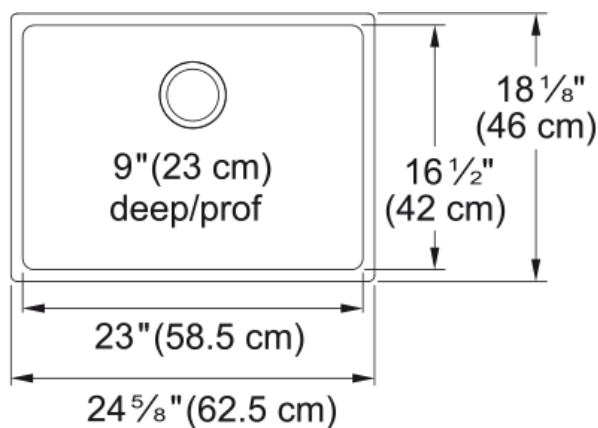

Brookmore Undermount Sink - BSU1825-9 | 122.0637.641

Brookmore Collection 24.7-in x 18.2-in Undermount Single Bowl Stainless Steel Kitchen Sink. The Brookmore stainless steel sink collection will create something truly unique that fits both prepping and cleaning needs. Made with high-quality 18-gauge stainless steel with a rich chromium content that helps shield the material from corrosion and prevents bacterial growth. The undermount sink style provides a sleek, modern look and makes cleaning up spills and messes easy. The spacious 9" deep bowl is perfect for soaking and washing stacks of dishes, and the sound-dampening system goes to work to reduce the noise caused by a garbage disposal or running water.

| | |
|--------------------------------|--------|
| Length (right to left) | 24.606 |
| Width (front to back) | 18.11 |
| Large bowl size: right to left | 23.031 |
| Large bowl size: front to back | 16.535 |
| Large bowl: depth | 9 |

Installation

| | |
|----------------------|-----|
| Minimum cabinet size | 27" |
|----------------------|-----|

Product specifications

| | |
|----------------------------|------------|
| Installation type | Undermount |
| Drain hole | 3 1/2" |
| Position of drainer | No drainer |
| Active Twist Compatibility | No |