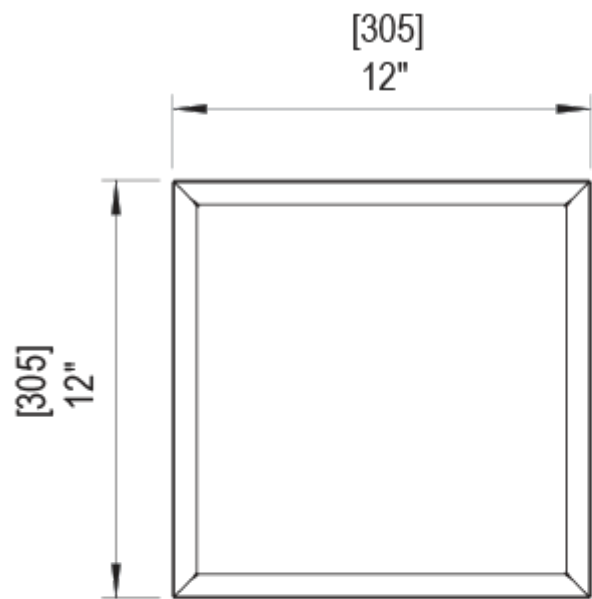

12" x 12" Recessed Wall Niche

\* HOLE SIZE 10 3/4" x 10 3/4"