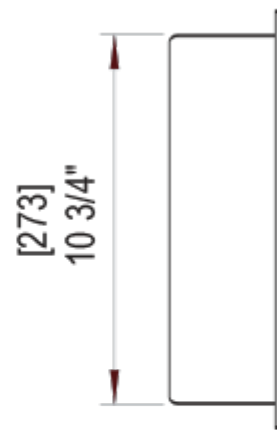

12" x 12" Recessed Wall Niche

\* HOLE SIZE 10 3/4" x 10 3/4"