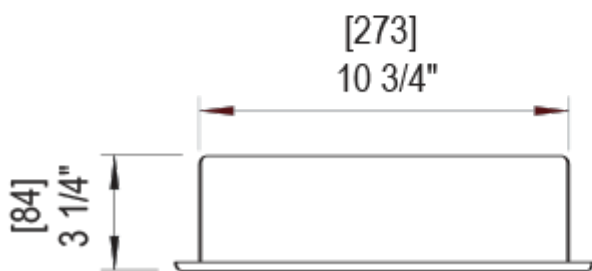

12" x 12" Recessed Wall Niche

\* HOLE SIZE 10 3/4" x 10 3/4"