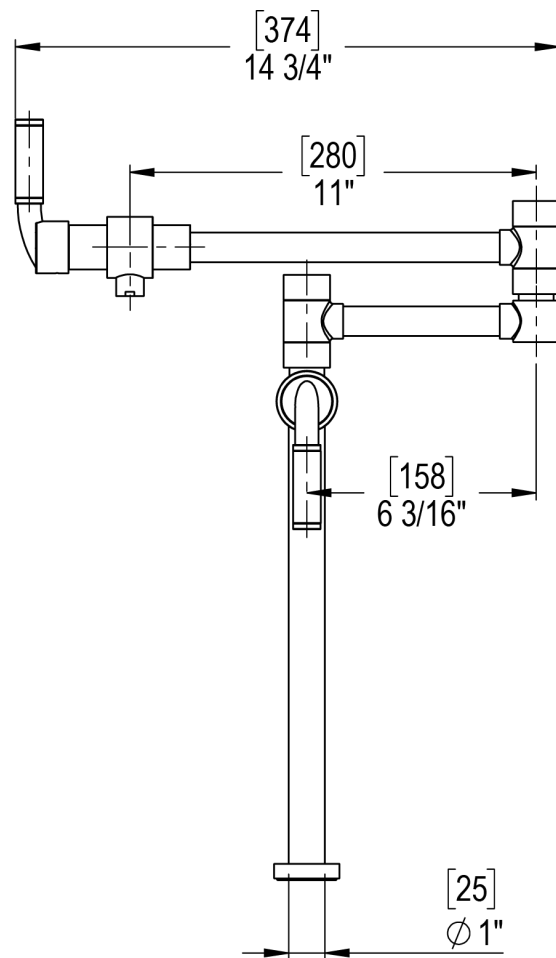

Pot Filler Deck Mount

HQI F S17F