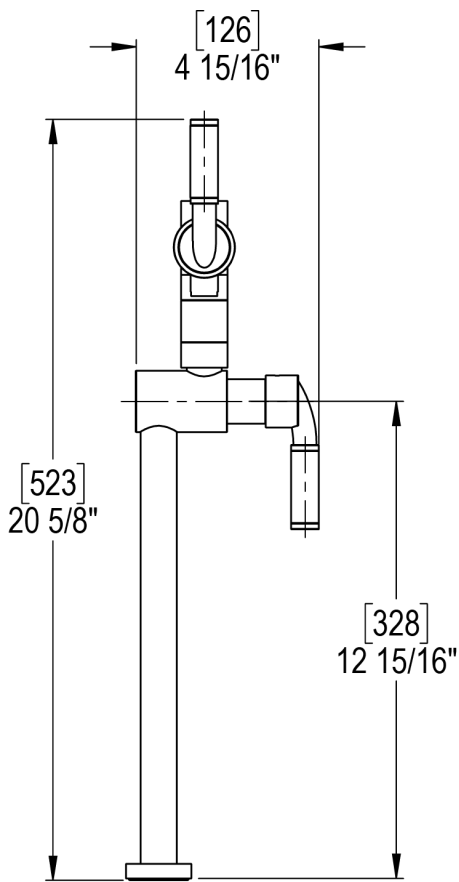

Pot Filler Deck Mount

HQI F S17F