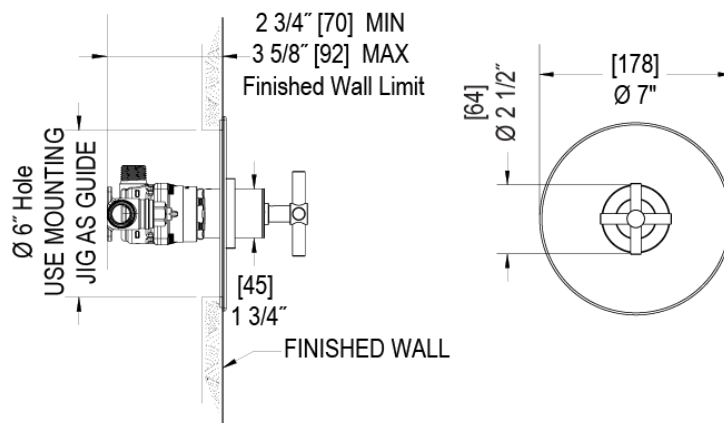

# T201GNLBNB Specifications

Pressure Balance Shower Valve with Stops (Trim Only)

Features

- Flow rate: 2.5/1.8 gpm

5" Wall Mount Shower Head with Arm and Flange