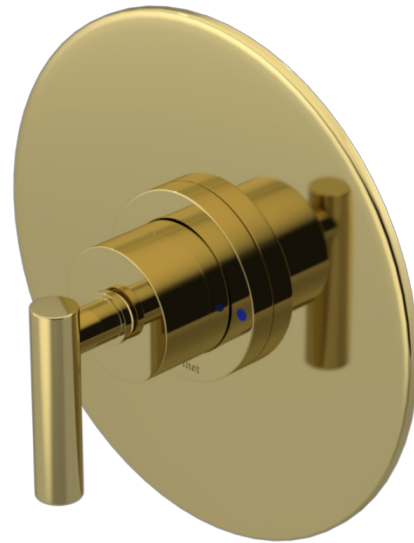

# T201GNLBNB Specifications

Pressure Balance Shower Valve with Stops (Trim Only)

Features

- Flow rate: 2.5/1.8 gpm

5" Wall Mount Shower Head with Arm and Flange