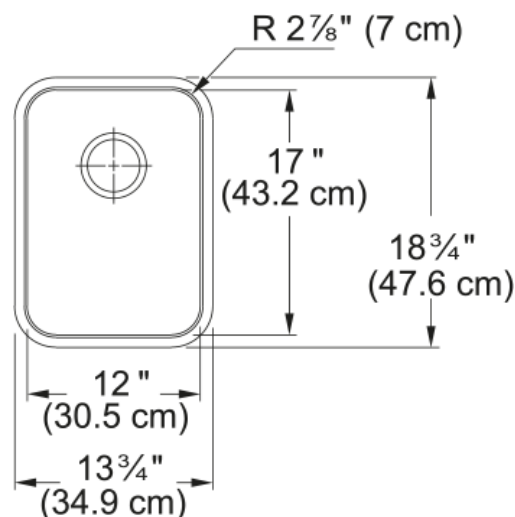

## Grande Undermount Sink - GDX11012-CA | 101.0260.209

13.75-in. x 18.7-in. 18 Gauge Stainless Steel Undermount Single Bowl Prep/Bar Sink. With its simplicity of shape and the convenience of wide corners for easy cleaning the Grande series will meet your everyday kitchen needs. The silky-glistening finish of Franke stainless steel comes from the final polish, making it easier to clean and a greater resistance to corrosion.

### Product Dimensions

Length (right to left)	13.74
Width (front to back)	18.74
Large bowl size: right to left	12.008
Large bowl size: front to back	17.008
Large bowl: depth	8

### Installation

Minimum cabinet size	15"
----------------------	-----