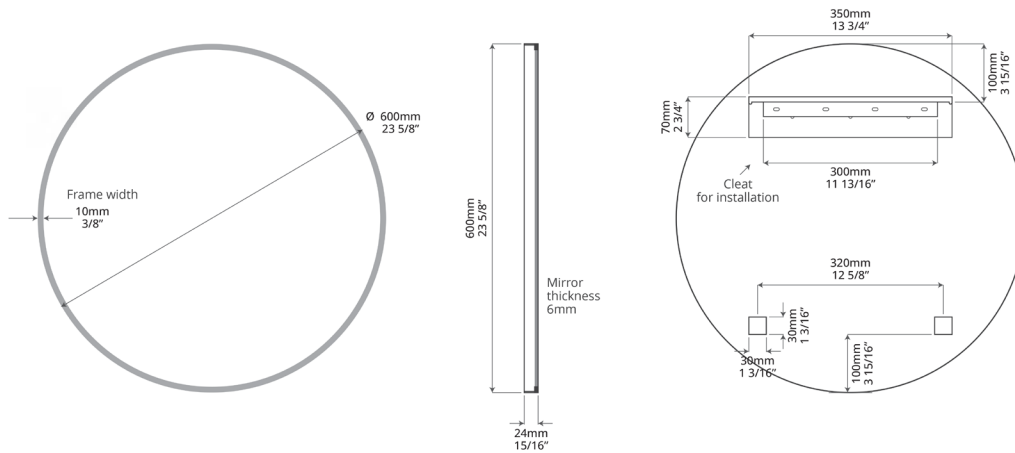

**Dimensions (WxHxD):**

23 5/8" x 23 5/8" x 15/16"  
 (600mm x 600mm x 24mm)

**FRAME FINISHES:**

Model #	Description	Frame Finish	Weight (lbs)	Weight (kgs)
IB2024.BG	Brio 24" Mirror	Brushed Gold	8	3.6
IB2024.MB	Brio 24" Mirror	Matte Black	8	3.6

**Diagram and measurements:**

**What's in the box:**

- 1 mirror with cleat installation
- + 1 wall cleat
- 4 screws
- 4 wall anchors

**Warranty:**

5-year warranty

Refer to <https://icobath.com/resources/warranties/> for full warranty coverage details.

**Dimensions (LxHxP):**

23 5/8" x 23 5/8" x 15/16"  
(600mm x 600mm x 24mm)

**FINITIONS DU CADRE :**

Modèle #	Description	Finitions du cadre	Poids (l)	Poids (kg)
IB2024.BG	Brio 24" Miroir	Or brossé	8	3.6
IB2024.MB	Brio 24" Miroir	Noir mat	8	3.6