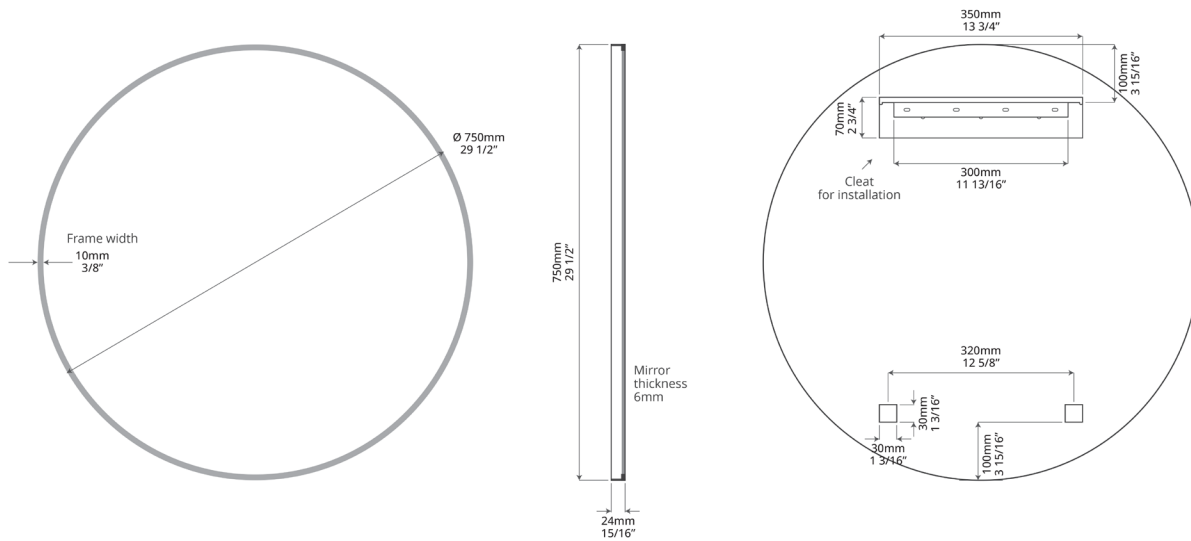

Dimensions (WxHxD):

29 1/2" x 29 1/2" x 15/16"
 (750mm x 750mm x 24mm)

FRAME FINISHES:

Model #	Description	Frame Finish	Weight (lbs)	Weight (kgs)
IB2030.BG	Brio 30" Mirror	Brushed Gold	11	5.0
IB2030.MB	Brio 30" Mirror	Matte Black	11	5.0

Diagram and measurements:

What's in the box:

- 1 mirror with cleat installation
- + 1 wall cleat
- 4 screws
- 4 wall anchors

Warranty:

5-year warranty

Refer to <https://icobath.com/resources/warranties/> for full warranty coverage details.

Dimensions (LxHxP):

29 1/2" x 29 1/2" x 15/16"
(750mm x 750mm x 24mm)

FINITIONS DU CADRE :

Modèle #	Description	Finitions du cadre	Poids (l)	Poids (kg)
IB2030.BG	Brio 30" Miroir	Or brossé	11	5.0
IB2030.MB	Brio 30" Miroir	Noir mat	11	5.0