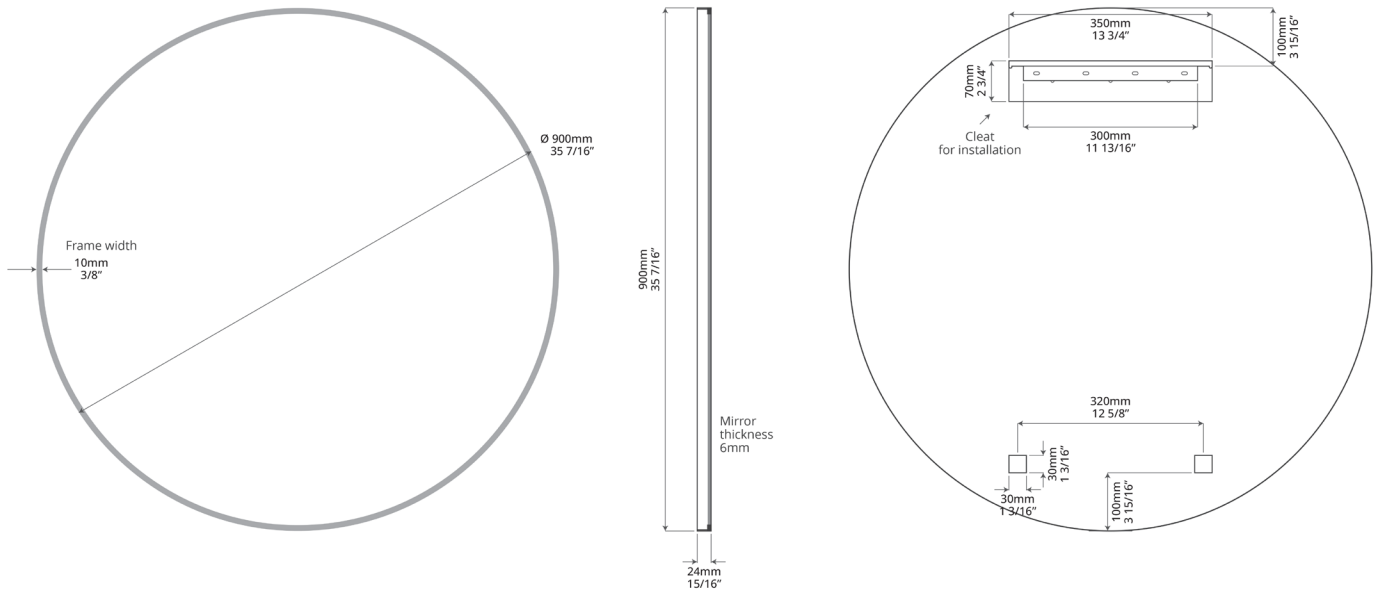

**Dimensions (WxHxD):**

35 7/16" x 35 7/16" x 15/16"  
 (900mm x 900mm x 24mm)

**FRAME FINISHES:**

Model #	Description	Frame Finish	Weight (lbs)	Weight (kgs)
IB2036.BG	Brio 36" Mirror	Brushed Gold	15	6.8
IB2036.MB	Brio 36" Mirror	Matte Black	15	6.8

**Diagram and measurements:**

**What's in the box:**

- 1 mirror with cleat installation
- + 1 wall cleat
- 4 screws
- 4 wall anchors

**Warranty:**

5-year warranty

Refer to <https://icobath.com/resources/warranties/> for full warranty coverage details.

**Dimensions (LxHxP):**

35 7/16" x 35 7/16" x 15/16"  
(900mm x 900mm x 24mm)

**FINITIONS DU CADRE :**

Modèle #	Description	Finitions du cadre	Poids (l)	Poids (kg)
IB2036.BG	Brio 36" Miroir	Or brossé	15	6.8
IB2036.MB	Brio 36" Miroir	Noir mat	15	6.8