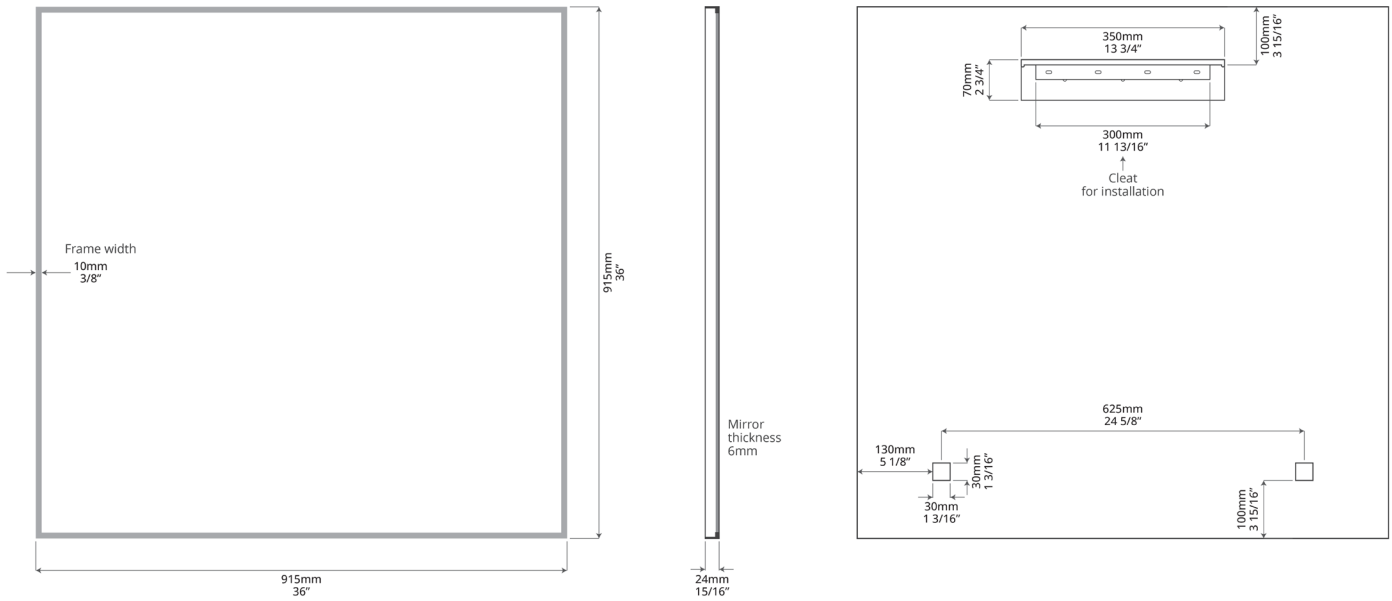

**Dimensions (WxHxD):**

36" x 36" x 15/16"  
 (915mm x 915mm x 24mm)

**FRAME FINISHES:**

Model #	Description	Frame Finish	Weight (lbs)	Weight (kgs)
IC2136.BG	Cove 36" x 36" Mirror	Brushed Gold	19	8.6
IC2136.MB	Cove 36" x 36" Mirror	Matte Black	19	8.6

**Diagram and measurements:**

**What's in the box:**

- 1 mirror with cleat installation
- + 1 wall cleat
- 4 screws
- 4 wall anchors

**Warranty:**

5-year warranty

Refer to <https://icobath.com/resources/warranties/> for full warranty coverage details.

**FINITIONS DU CADRE :**

**Dimensions (LxHxP):**

36" x 36" x 15/16"  
(915mm x 915mm x 24mm)

Modèle #	Description	Finitions du cadre	Poids (l)	Poids (kg)
IC2136.BG	Cove 36" x 36" Miroir	Or brossé	19	8.6
IC2136.MB	Cove 36" x 36" Miroir	Noir mat	19	8.6