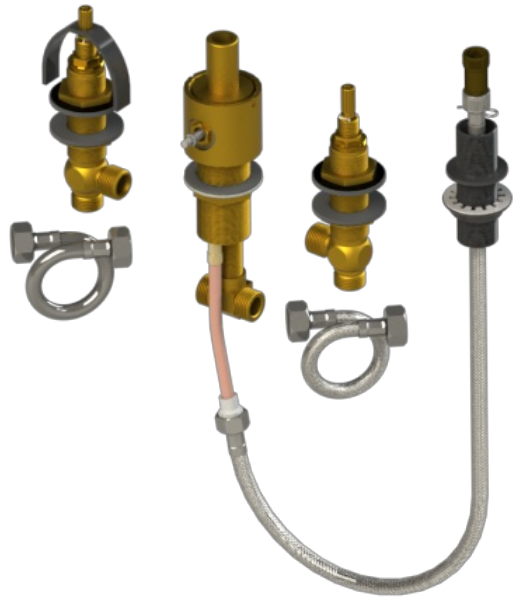

Features

- Flow rate - Tub : 9.0 gpm @ 50 psi / Spray : 5.0 gpm @ 50 psi
- Flexible Stainless Steel supply hoses for easy installation
- Diverter button in spout base
- 1/2" Valves with quarter turn, ceramic disc cartridges
- Brass construction

FOUR PIECE ROMAN TUB FILLER WITH HAND HELD SHOWER ROUGH-IN

No Dimensions Image