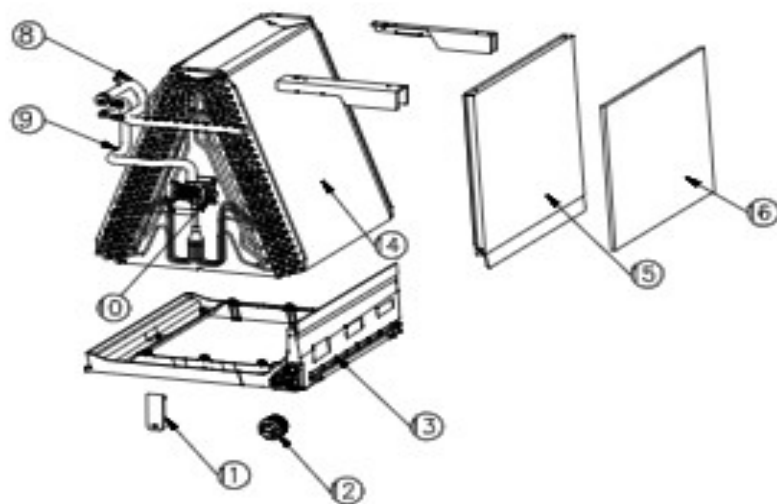

LOCATION OF SERVICE PARTS IN THE UNIT

< Refrigerant Cycle >

1	2	3	4	5	6	7	8	9
1	2	3	4	5	6	7	8	9