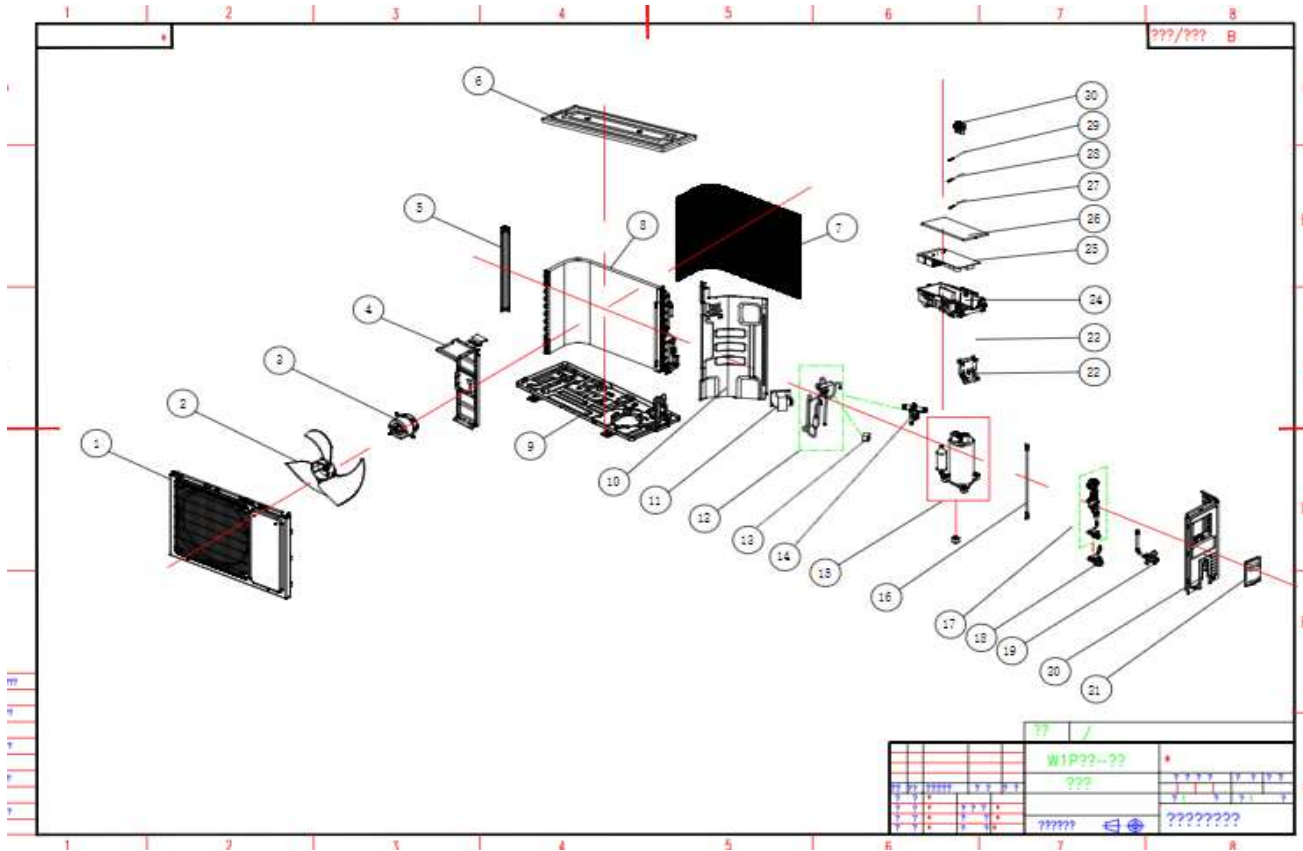

Customer model	No	Part Number	Part Name	Qty	Location	Level	Sub-part No
AST-09UW3SXEDH01	1	2138572	Panel Parts	1	Outdoor	1	
AST-09UW3SXEDH01	2	1556766	Propeller fan blade	1	Outdoor	1	
AST-09UW3SXEDH01	3	2023374	DC motor	1	Outdoor	1	
AST-09UW3SXEDH01	4	2218090	Motor supporter	1	Outdoor	1	
AST-09UW3SXEDH01	5	1846086	Mounting plate	1	Outdoor	1	
AST-09UW3SXEDH01	6	1846082	Top plate	1	Outdoor	1	
AST-09UW3SXEDH01	7	1850382	Back guard	1	Outdoor	1	
AST-09UW3SXEDH01	8	2319553	Condenser assembly	1	Outdoor	1	
AST-09UW3SXEDH01	9	1903259	Base holder part	1	Outdoor	1	
AST-09UW3SXEDH01	10	1847982	Clapboard	1	Outdoor	1	
AST-09UW3SXEDH01	12	2262732	4-way reversing valve assembly	1	Outdoor	1	K1335015,K1258654,K1511783
AST-09UW3SXEDH01	13	1511783	Four-way valve coil	1	Outdoor	2	
AST-09UW3SXEDH01	14	1258654	4-way reversing valve	1	Outdoor	2	
AST-09UW3SXEDH01	19	1335015	3/8" inch 3-way valve	1	Outdoor	2	
AST-09UW3SXEDH01	15	2246207	Compressor parts	1	Outdoor	1	
AST-09UW3SXEDH01	16	1938339	Connecting wire for compressor	1	Outdoor	1	
AST-09UW3SXEDH01	17	2090336	Electronic expansion valve assembly	1	Outdoor	1	K1405371
AST-09UW3SXEDH01	18	1405371	1/4" inch 2-way valve	1	Outdoor	2	
AST-09UW3SXEDH01	20	1846084	Right side plate	1	Outdoor	1	
AST-09UW3SXEDH01	21	1863156	Terminal cover parts	1	Outdoor	1	
AST-09UW3SXEDH01	22	1842392	Connecting board	1	Outdoor	1	
AST-09UW3SXEDH01	23	1852124	Terminal Block	1	Outdoor	1	
AST-09UW3SXEDH01	25	2246347	Controller Component	1	Outdoor	1	K2290296
AST-09UW3SXEDH01	24	2290296	Electric box	1	Outdoor	2	
AST-09UW3SXEDH01	26	2290555	Electric box cover part	1	Outdoor	1	
AST-09UW3SXEDH01	27	1822633	Temperature sensor	1	Outdoor	1	
AST-09UW3SXEDH01	29	1831029	Temperature sensor	1	Outdoor	1	
AST-09UW3SXEDH01	30	1546721	Temperature sensor seat	1	Outdoor	1	
AST-09UW3SXEDH01	31	1849293	Carton pattern	1	Outdoor	1	
AST-09UW3SXEDH01	32	1281888	Plastic Bag	1	Outdoor	1	
AST-09UW3SXEDH01	33	1858814	Valve cover	1	Outdoor	1	
AST-09UW3SXEDH01	34	1854766	Tube type electric heater	1	Outdoor	1	