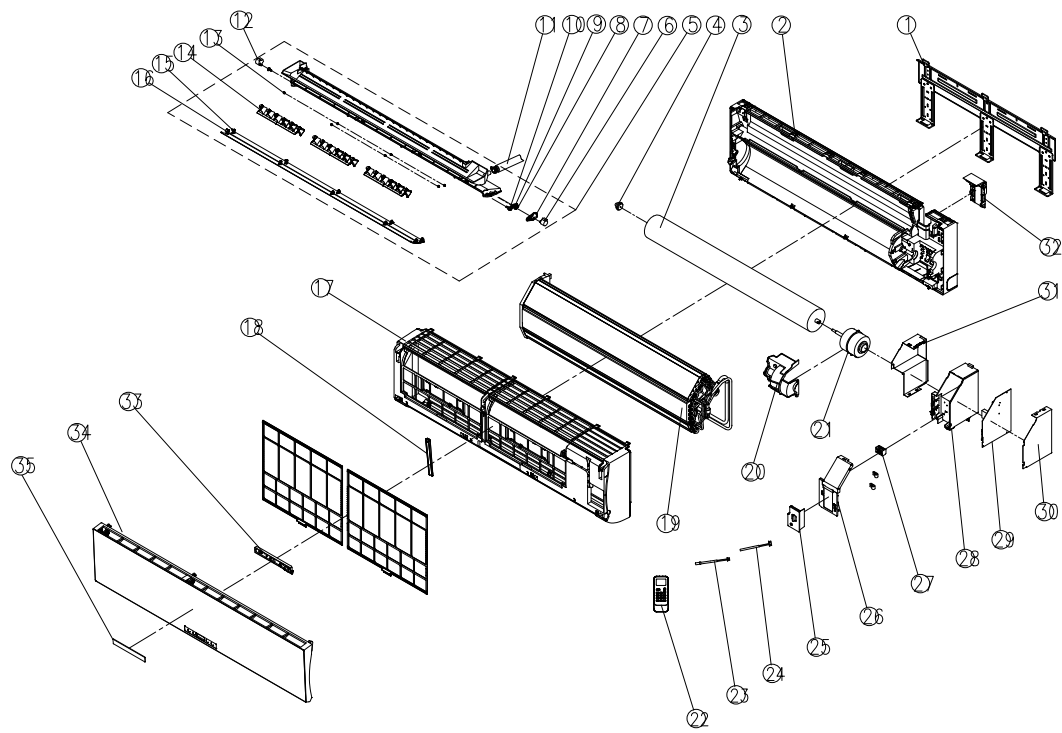

No	PartNo	PartName	quantity	Level	Sub-part No
1	K1896952	installation plate assembly	1	1	
2	K1868777	base holder part	1	1	
3	K1511626	cross-flow fan blade	1	1	
4	K1248742	bearing	1	1	
6	K1225096	stepper motor	1	1	
5	K1868554	air outlet parts	1	1	K1512013,K1509001,K1508996,K1508998,K1508997,K1509000,K1470426,K1222824,K1508995
7	K1512013	mounting plate	1	2	
8	K1508998	axes	1	2	
9	K1509001	connecting rod	1	2	
10	K1509000	axes	1	2	
11	K1470426	Water pipe parts	1	2	
13	K1222824	axis sheath	7	2	
14	K1508997	vertical louver	3	2	
15	K1508995	level vane	1	2	
16	K1508996	level vane	1	2	
12	K1516166	stepper motor	1	1	
17	K2007253	shell parts	1	1	
18	K1510158	mounting plate	1	1	
19	K2324100	Refrigeration system	1	1	
20	K1510271	motor guard	1	1	
21	K1837643	DC motor	1	1	
22	K2186246	wireless remote control switch	1	1	
23	K1383891	Temperature sensor	1	1	
24	K1473879	Temperature sensor	1	1	
25	K1510281	terminal cover	1	1	
26	K1510280	electric box cover	1	1	
27	K1852126	terminal Block	1	1	
28	K1868943	electric box	1	1	
29	K2249974	indoor electrical control board ASS'Y	1	1	
31	K1510284	electric box plate	1	1	
30	K1510290	electric box plate	1	1	
32	K1509002	baffle	1	1	
33	K1803953	display assembly	1	1	
34	K1518733	panel	1	1	
35	K1417671	display film	1	1	
36	K1510154	Filter net	2	1	
37	K1522416	carton pattern	1	1	
38	K1510316	Plastic Bag	1	1	
39	K1860138	remote control holder	1	1	
40	K2144940	WIFI module	1	1	