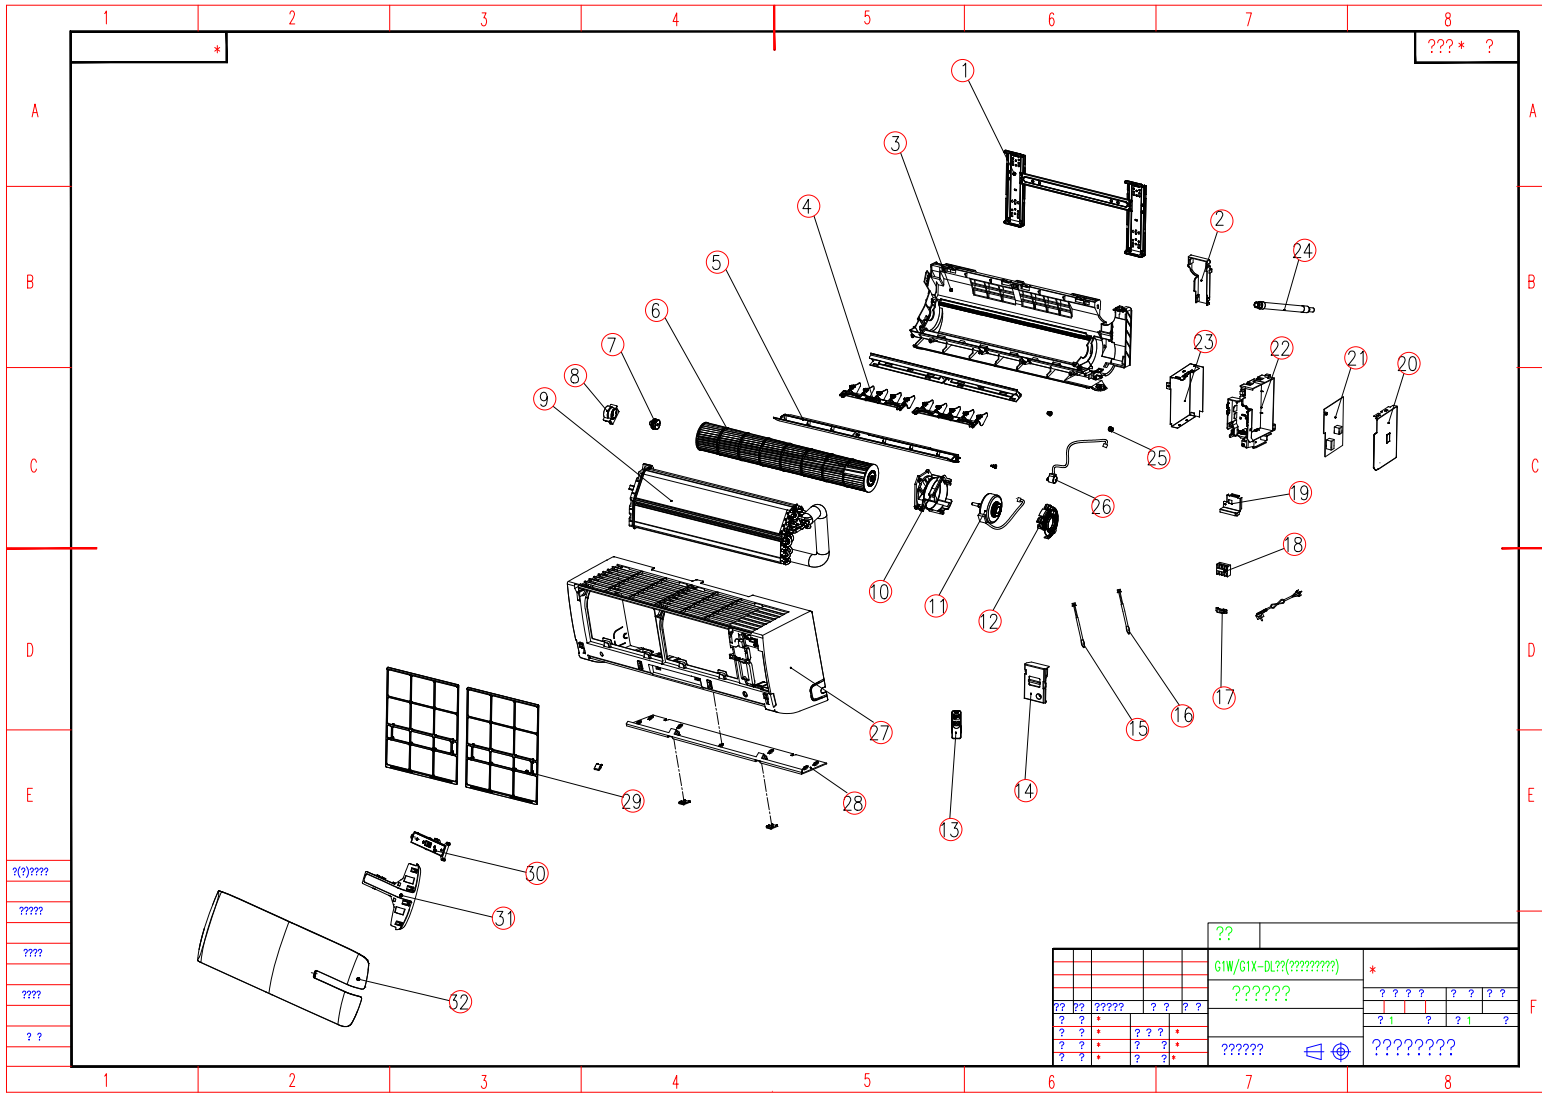

No	PartNo	PartName	quantity	Level
3	K1867313	base holder part	1	1
8	K1465670	baffle	1	2
4	K1465662	vertical louver	2	2
7	K1223739	bearing	1	2
24	K1470426	Water pipe parts	1	2
25	K1222824	axis sheath	2	2
1	K1952022	installation plate assembly	1	1
5	K1555320	level vane	1	1
6	K1466013	cross-flow fan blade	1	1
2	K1984201	baffle	1	1
9	K1513708	Refrigeration system	1	1
10	K2026728	motor guard	1	1
11	K1857574	AC motor	1	1
12	K2091436	motor cover	1	1
13	K2186246	wireless remote control switch	1	1
19	K1465763	electric box cover	1	1
15	K1471151	Temperature sensor	1	1
16	K1387643	Temperature sensor	1	1
17	K1839902	clamp	1	1
18	K1852126	terminal Block	1	1
14	K1840039	electric box cover	1	1
20	K1465761	electric box plate	1	1
21	K2196733	indoor electrical control board ASS'Y	1	1
22	K1868909	electric box	1	1
23	K1465762	electric box plate	1	1
26	K1260259	stepper motor	1	1
27	K2007442	shell parts	1	1
28	K1856865	decorative panel	1	1
29	K1505714	Filter net	2	1
30	K1874771	display assembly	1	1
31	K1961768	Display window	1	1
32	K1978460	Panel pattern	1	1
33	K1559537	carton pattern	1	1
34	K1227117	Plastic Bag	1	1
35	K1860138	remote control holder	1	1
36	K2144940	WIFI module	1	1

Sub-part No

K1465662,K1223739,K1222824,K1470426,K1465670

?(0)????
 ?????
 ????
 ????
 ? ?

F