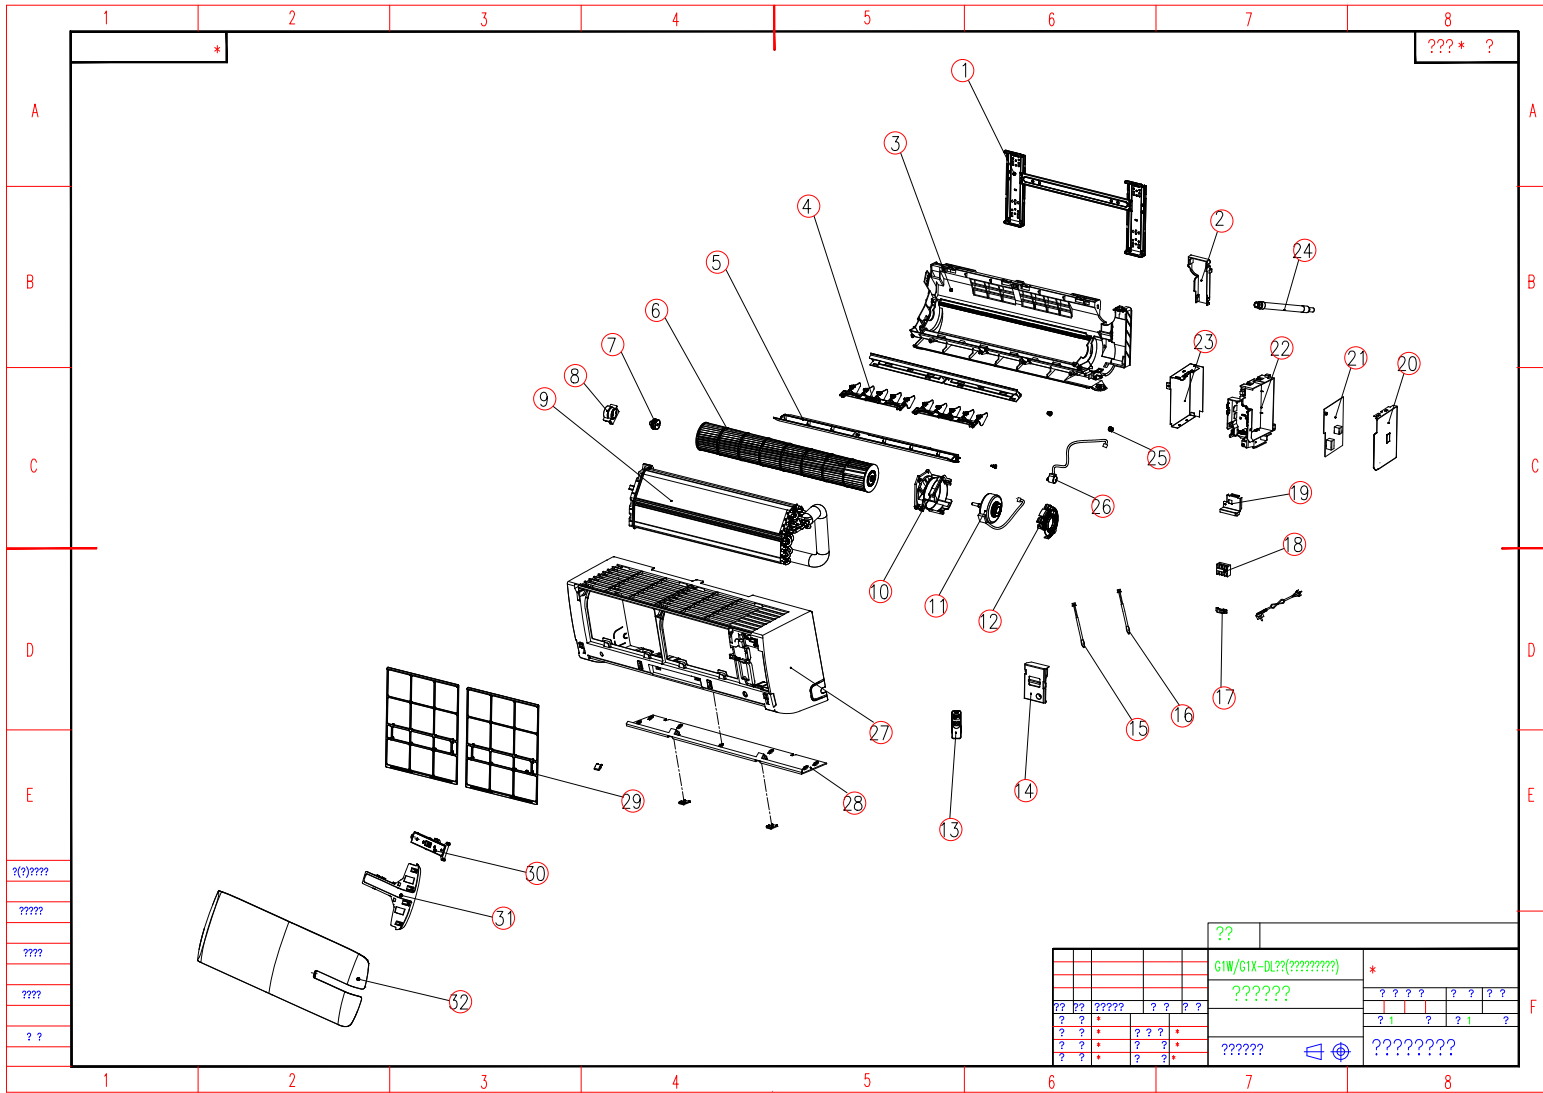

No	PartNo	PartName	quantity	Level
3	K1867239	base holder part	1	1
8	K1465670	baffle	1	2
4	K2091354	vertical louver	2	2
7	K1223739	bearing	1	2
24	K1470426	Water pipe parts	1	2
25	K1222824	axis sheath	2	2
1	K1952024	installation plate assembly	1	1
5	K1555374	level vane	1	1
6	K2092899	cross-flow fan blade	1	1
2	K1984201	baffle	1	1
9	K1512275	Refrigeration system	1	1
10	K2026728	motor guard	1	1
11	K1857574	AC motor	1	1
12	K2091436	motor cover	1	1
13	K2186246	wireless remote control switch	1	1
19	K1465763	electric box cover	1	1
15	K1471151	Temperature sensor	1	1
16	K1387643	Temperature sensor	1	1
17	K1839902	clamp	1	1
18	K1852126	terminal Block	1	1
14	K1840039	electric box cover	1	1
20	K1465761	electric box plate	1	1
21	K2196733	indoor electrical control board ASS'Y	1	1
22	K1868909	electric box	1	1
23	K1465762	electric box plate	1	1
26	K1260259	stepper motor	1	1
27	K2007467	shell parts	1	1
28	K1856614	decorative panel	1	1
29	K1506312	Filter net	2	1
30	K1874771	display assembly	1	1
31	K1961768	Display window	1	1
32	K1951364	Panel pattern	1	1
33	K1560407	carton pattern	1	1
34	K1281893	Plastic Bag	1	1
35	K1860138	remote control holder	1	1
36	K2144940	WIFI module	1	1

Sub-part No

K2091354,K1222824,K1470426,K1465670,K1223739

?(0)????
 ?????
 ???
 ???
 ?? ?

F