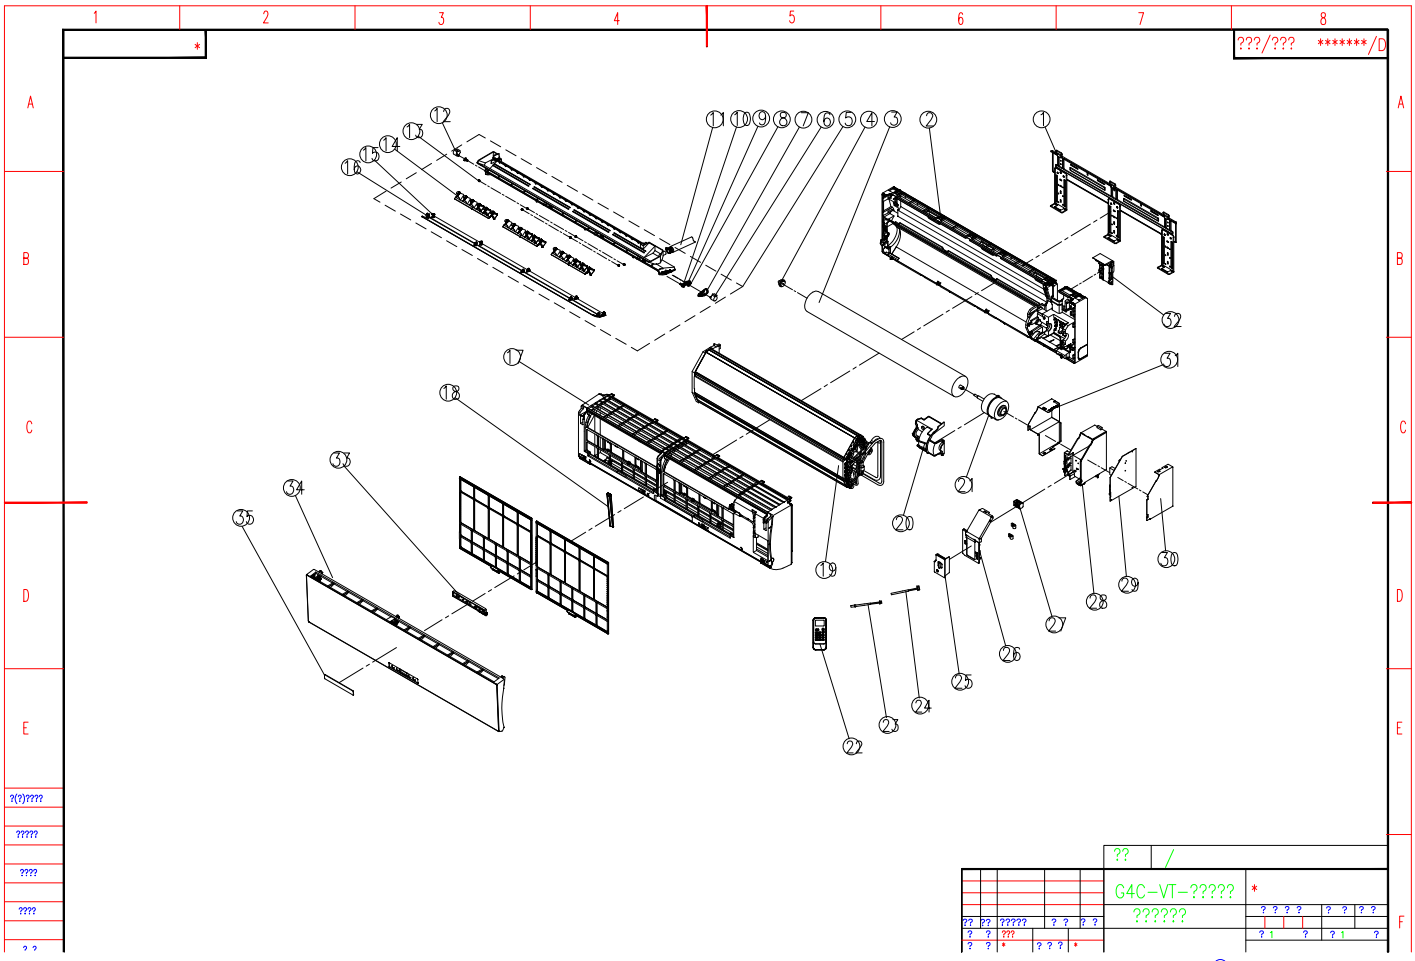

No	PartNo	PartName	quantity	Level
5	K1868554	air outlet parts	1	1
7	K1512013	mounting plate	1	2
8	K1508998	axes	1	2
9	K1509001	connecting rod	1	2
10	K1509000	axes	1	2
11	K1470426	Water pipe parts	1	2
13	K1222824	axis sheath	7	2
14	K1508997	vertical louver	3	2
15	K1508995	level vane	1	2
16	K1508996	level vane	1	2
1	K1896952	installation plate assembly	1	1
2	K1868777	base holder part	1	1
3	K1511626	cross-flow fan blade	1	1
4	K1248742	bearing	1	1
6	K1225096	stepper motor	1	1
12	K1516166	stepper motor	1	1
17	K2007253	shell parts	1	1
18	K1510158	mounting plate	1	1
19	K2324100	Refrigeration system	1	1
20	K1510271	motor guard	1	1
21	K1837643	DC motor	1	1
22	K2186246	wireless remote control switch	1	1
23	K1383891	Temperature sensor	1	1
24	K1473879	Temperature sensor	1	1
25	K1510281	terminal cover	1	1
26	K1510280	electric box cover	1	1
27	K1852126	terminal Block	1	1
28	K1868943	electric box	1	1
29	K2213121	indoor electrical control board ASS'Y	1	1
30	K1510284	electric box plate	1	1
31	K1510290	electric box plate	1	1
32	K1509002	baffle	1	1
33	K1803953	display assembly	1	1
41	K2274229	panel assembly	1	1
34	K1523378	Panel pattern	1	2
35	K1417671	display film	1	2
36	K1880986	Filter net	2	1
37	K1522416	carton pattern	1	1
38	K1510316	Plastic Bag	1	1
39	K1860138	remote control holder	1	1
40	K2144940	WIFI module	1	1

Sub-part No

K1508995,K1470426,K1222824,K1508997,K1512013,K1508998,K1508996,K1509001,K1509000

K1417671,K1523378

??/?/? *?/?/?/D

??/?/?
 ?/?/?
 ?/?/?
 ?/?/?
 ?/?/?

??	/						
		G4C-VT-????	*				
		??????		??	??	??	??
??	??	????	??	??	??	??	??
??	??	???	??	??	??	??	??
??	??	*	??	??	*		