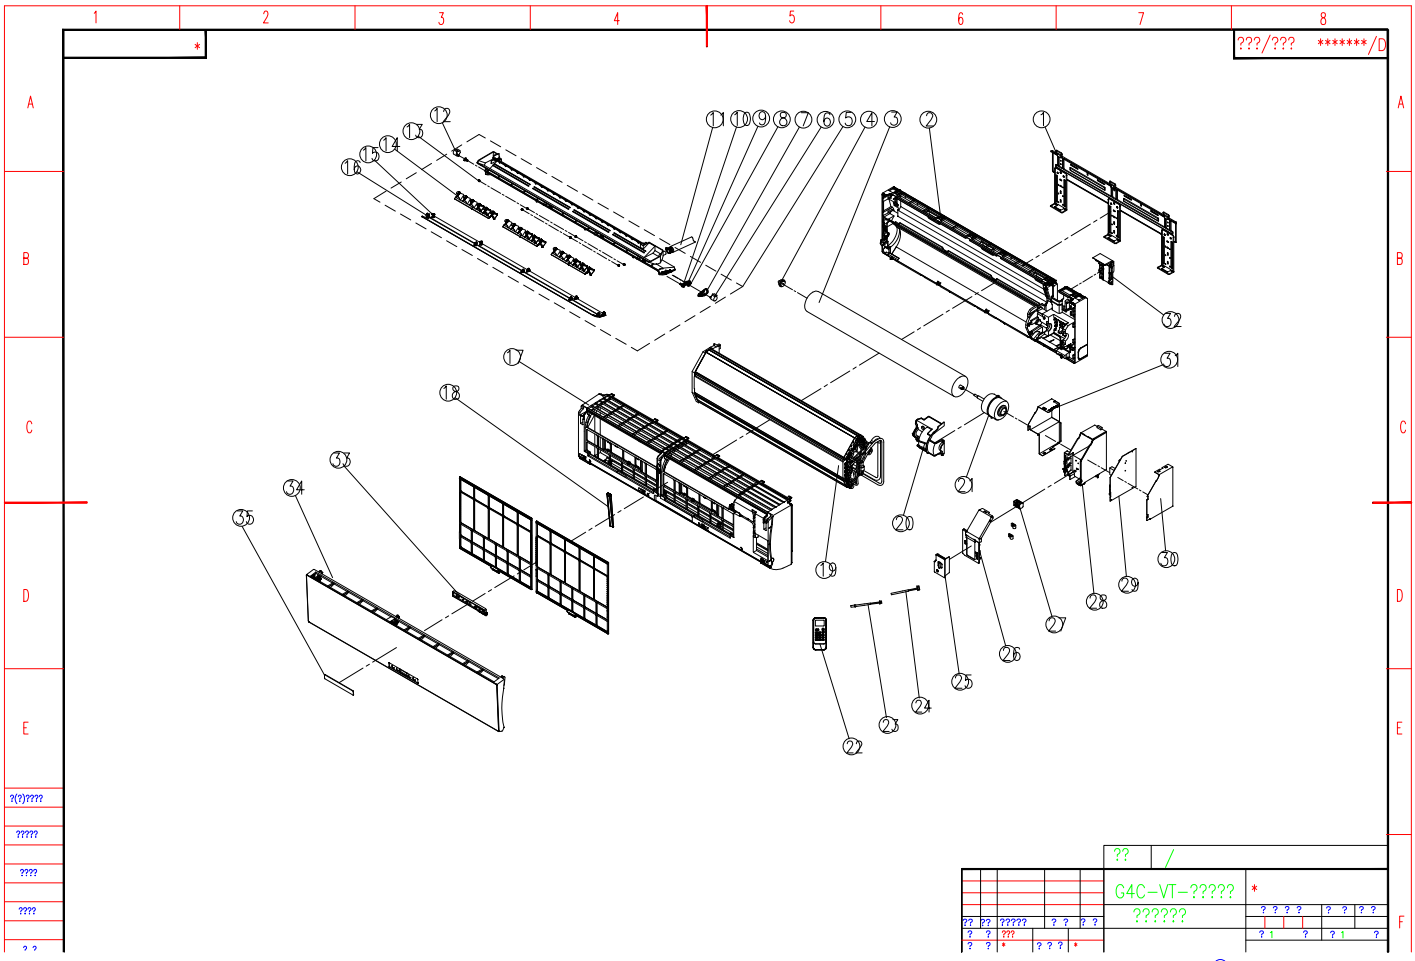

No	PartNo	PartName	quantity	Level
5	K1868554	air outlet parts	1	1
7	K1512013	mounting plate	1	2
8	K1508998	axes	1	2
9	K1509001	connecting rod	1	2
10	K1509000	axes	1	2
11	K1470426	Water pipe parts	1	2
13	K1222824	axis sheath	7	2
14	K1508997	vertical louver	3	2
15	K1508995	level vane	1	2
16	K1508996	level vane	1	2
1	K1896952	installation plate assembly	1	1
2	K1868777	base holder part	1	1
3	K1511626	cross-flow fan blade	1	1
4	K1248742	bearing	1	1
6	K1225096	stepper motor	1	1
12	K1516166	stepper motor	1	1
17	K2007253	shell parts	1	1
18	K1510158	mounting plate	1	1
19	K2346581	Refrigeration system	1	1
20	K1510271	motor guard	1	1
21	K1837643	DC motor	1	1
22	K2186246	wireless remote control switch	1	1
23	K1383891	Temperature sensor	1	1
24	K1473879	Temperature sensor	1	1
25	K1510281	terminal cover	1	1
26	K1510280	electric box cover	1	1
27	K1852126	terminal Block	1	1
28	K1868943	electric box	1	1
29	K2213247	indoor electrical control board ASS'Y	1	1
30	K1510284	electric box plate	1	1
31	K1510290	electric box plate	1	1
32	K1509002	baffle	1	1
33	K1803953	display assembly	1	1
41	K2274229	panel assembly	1	1
34	K1523378	Panel pattern	1	2
35	K1417671	display film	1	2
36	K1880986	Filter net	2	1
37	K1522416	carton pattern	1	1
38	K1510316	Plastic Bag	1	1
39	K1860138	remote control holder	1	1
40	K2144940	WIFI module	1	1

Sub-part No

K1508998,K1508995,K1512013,K1508997,K1470426,K1222824,K1508996,K1509001,K1509000

K1417671,K1523378

??*/??* *****/D

??*)??
 ???
 ???
 ???
 ???

??	/						
		G4C-VT-????*					
		??????					
??	??	????	??	??	??	??	??
??	??	???	??	??	??	??	??
??	??	*	???	*			