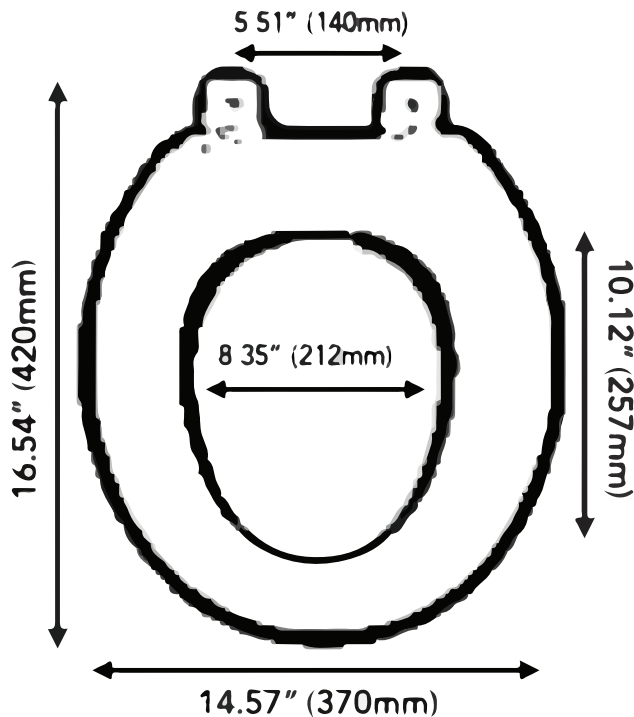

WARRANTY

- 1-year warranty

Note: Please confirm measurements on actual products to ensure proper identification. TEAGO™ reserves the right to make revisions without prior notice to product specifications. For more information, please visit us at: teago.ca.

Massachusetts Code: Approved

1-Year
Warranty

teago.ca