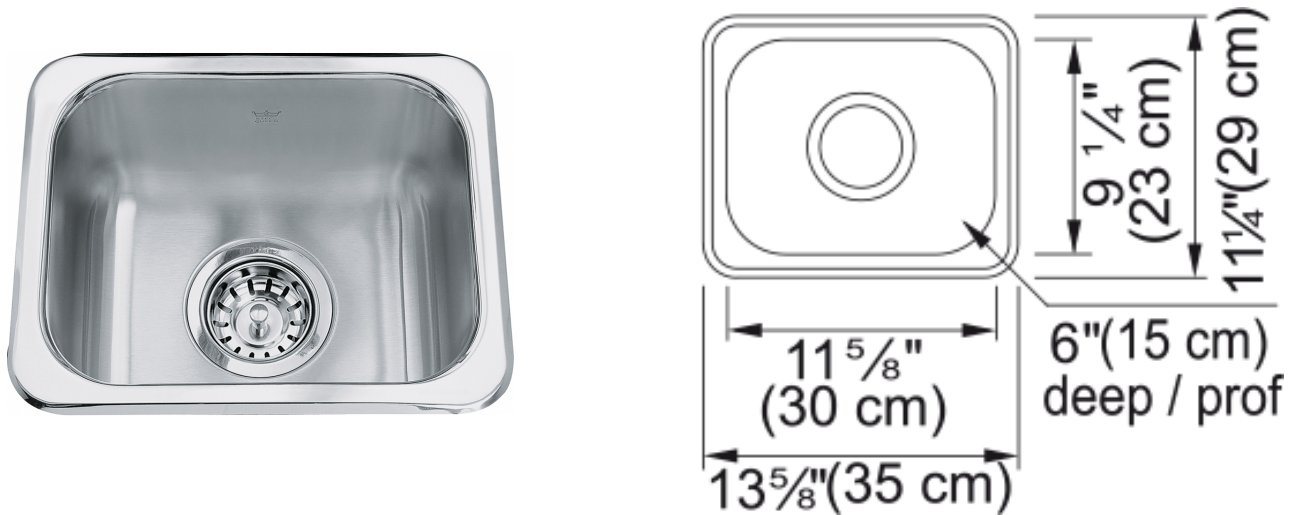

Steel Queen Drop In Sink - QS1113-6 | 113.0045.193

13.63-in x 11.25-in Drop In Single Bowl Stainless Steel Hospitality Sink. This Kindred stainless steel sink is the perfect choice for a home renovator looking to update a home bar or add additional prep space in the kitchen. Designed with smooth corners and a satin finish, this sink pairs perfectly in contemporary or transitional spaces. With the EZ Torque installation system, featuring a simple drop and drill process, you can install this sink safely and securely in just a few simple steps. Backed with a limited lifetime warranty, you can trust that this Kindred sink will provide you with reliable performance for years to come.

Aspect

Sink type	Sink
Type of material	Stainless steel
Number of bowls	1
Product color	Steel
Surface finish	Silk

Product Dimensions

Length (right to left)	13.78
Width (front to back)	11.417
Large bowl size: right to left	11.811
Large bowl size: front to back	9.055
Large bowl: depth	5.906