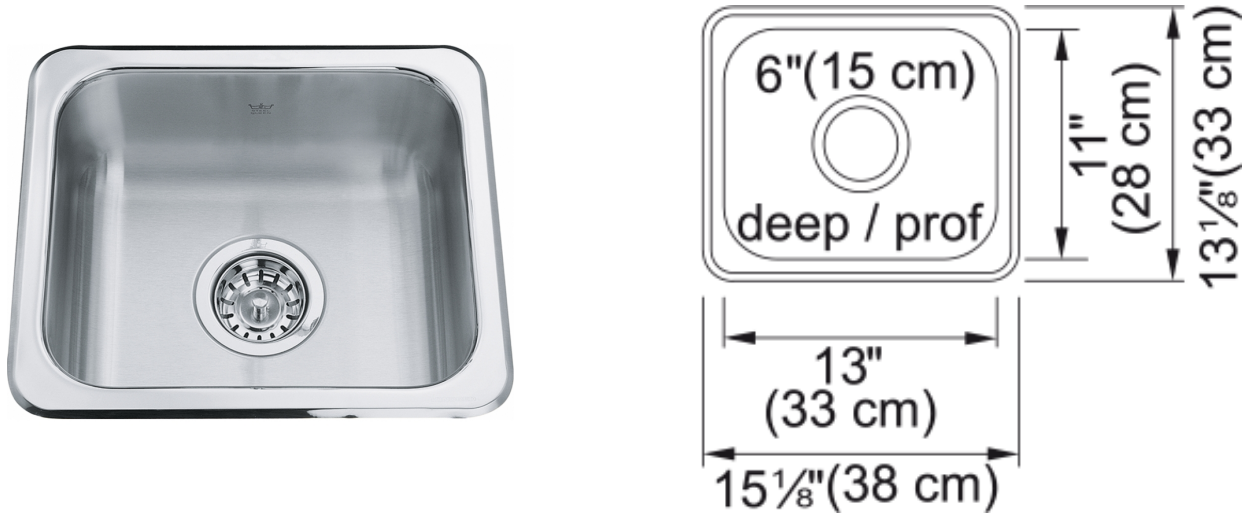

Steel Queen Drop In Sink - QS1315-6 | 113.0045.194

15.13-in x 13.13-in Drop In Single Bowl Stainless Steel Hospitality Sink. This Kindred stainless steel sink is the perfect choice for a home renovator looking to update a home bar or add additional prep space in the kitchen. Designed with smooth corners and a satin finish, this sink pairs perfectly in contemporary or transitional spaces. With the EZ Torque installation system, featuring a simple drop and drill process, you can install this sink safely and securely in just a few simple steps. Backed with a limited lifetime warranty, you can trust that this Kindred sink will provide you with reliable performance for years to come.

Aspect

Sink type	Sink
Type of material	Stainless steel
Number of bowls	1
Product color	Steel
Surface finish	Silk

Product Dimensions

Length (right to left)	14.961
Width (front to back)	12.992
Large bowl size: right to left	12.992
Large bowl size: front to back	11.024
Large bowl: depth	5.906

Installation

Minimum cabinet size	18"
----------------------	-----

Product specifications

Installation type	Topmount / drop in
Drain hole	3 1/2"
Position of drainer	No drainer
Installation device	EZ Torque™

Product identification

Brand	Kindred
Collection	Steel Queen
Certified by	CSA

Features

Drainers number	No drainer
Product reversibility	No

Faucet ledge	No
Strainer assembly included	Yes
Strainer Assembly	Manual
Overflow	No
Number of faucet holes	No faucet hole
Soap dispenser hole	No