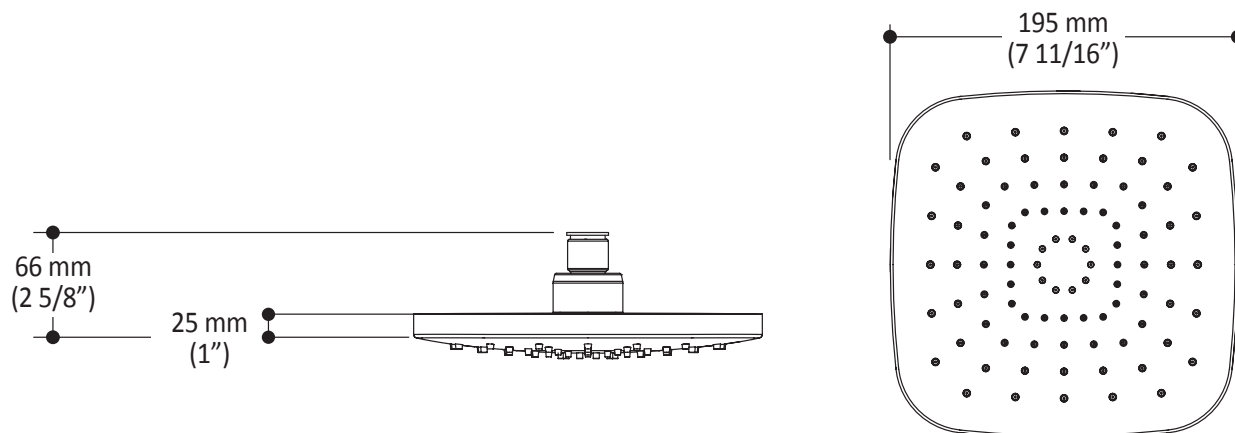

Features

- Female water inlet G1/2
- Diameter: 195 mm (7 11/16")
- Soft tips for easy cleaning of limescale
- Adjustable orientation swivel

Colors (Finishes)

- Chrome: 105545-110
- Matte black: 105545-160

Product dimensions:

Important : Dimensions are approximated and are subject to changes. Please refer to the installation instructions.