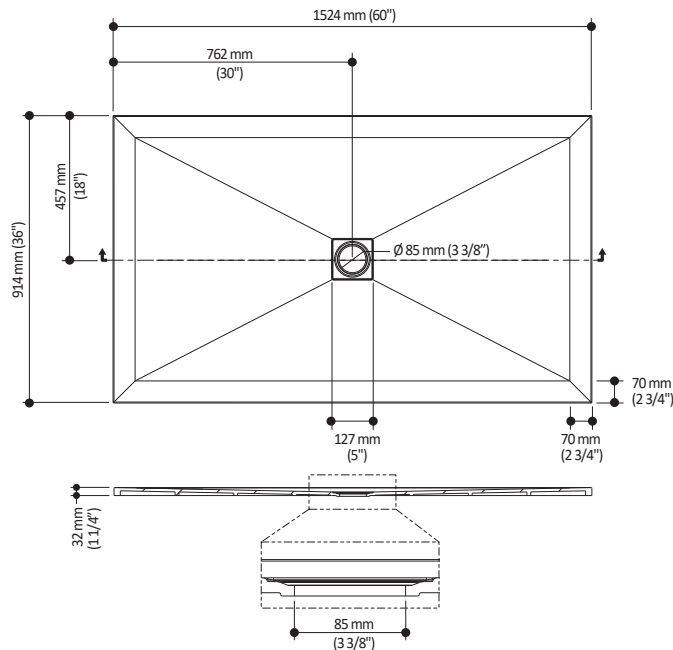

ONCE UPON A TIME...WATER®

LAUZA™

BW1966

60" x 36" Castylat™ Textured Shower Base

SPECIFICATIONS

Features

- Castylat™ rectangular textured shower base
- Corner, alcove or wall-mounted installation
- Recessed installation possible
- 1524 mm x 914 mm (60" x 36")
- Low-32 mm (1 1/4") threshold
- Included: ABS Drain and sleek cover grids available in 2 finishes
- Aluminum tiling flange kit included
- Easy to clean and maintain

Product dimensions:

Included: ABS Drain and cover grids available in 2 finishes

Important: Dimensions are approximated and are subject to changes. Please refer to the installation instructions.

ONCE UPON A TIME...WATER®