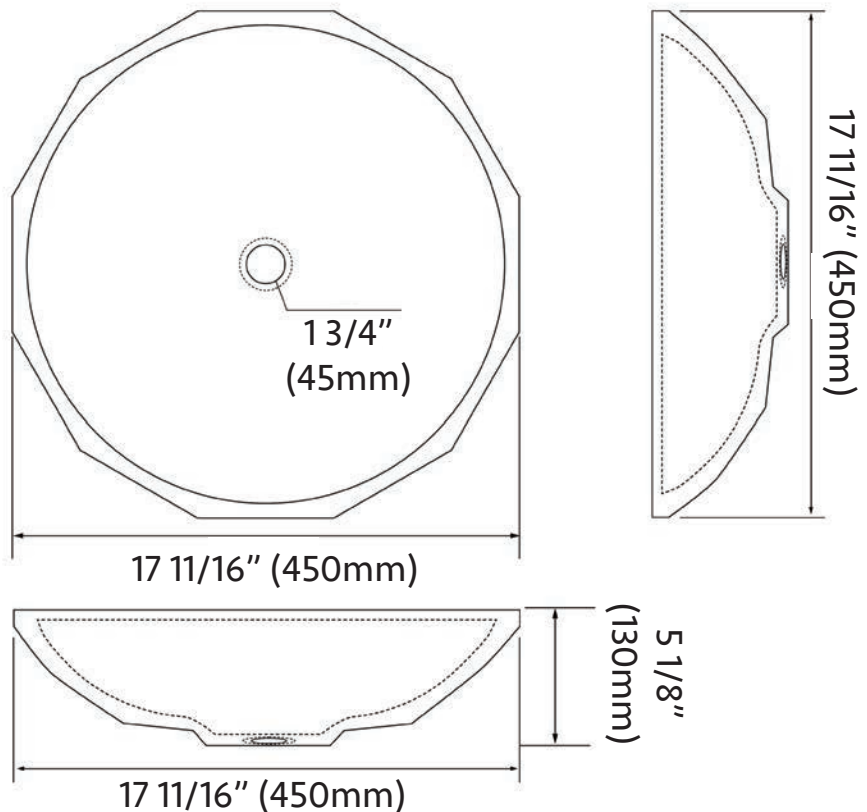

WARRANTY

- 1-year warranty

Note: Please confirm measurements on actual products to ensure proper identification. TEAGO™ reserves the right to make revisions without prior notice to product specifications. For more information, please visit us at: teago.ca.

Massachusetts Code: Approved

1-Year
Warranty

teago.ca