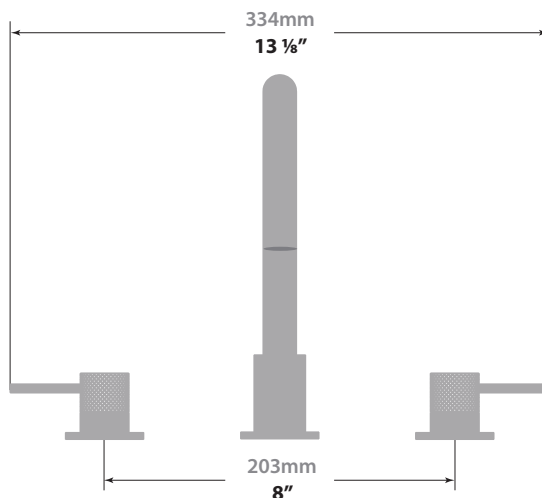

DRAVA

8" C.C. LAVATORY FAUCET

BF.DA.1301

Description

- 3 piece lavatory faucet
- Solid brass construction
- 3/8" compression fitting

Flow Rate

- 1.5 gpm | 5.7 lpm | 60 psi

Cartridge

360° rotation