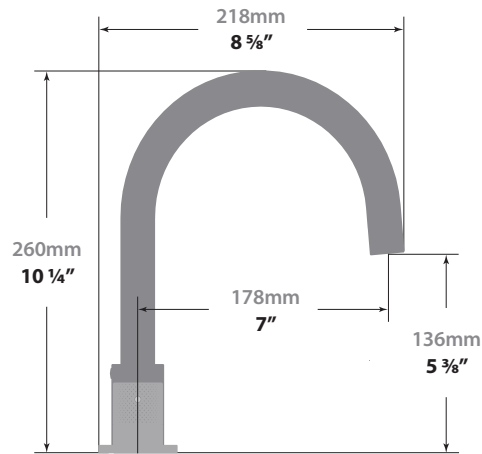

DRAVA

8" C.C. LAVATORY FAUCET

BF.DA.1301

Description

- 3 piece lavatory faucet
- Solid brass construction
- 3/8" compression fitting

Flow Rate

- 1.5 gpm | 5.7 lpm | 60 psi

Cartridge

360° rotation