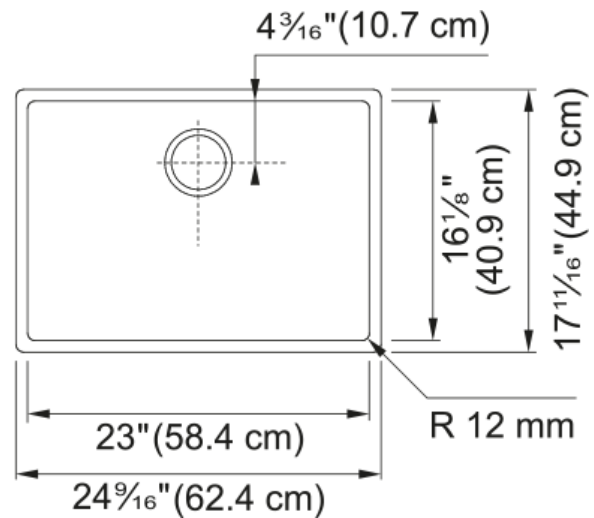

Cube Undermount Sink - CUX110-23-CA | 122.0627.762

Elevate your kitchen experience with the Cube Series from Franke - a hand-crafted undermount sink collection that seamlessly marries Swiss precision with contemporary elegance. Our Cube sinks redefine sophistication with a smooth bowl design, providing a clean, modern aesthetic that effortlessly complements your kitchen decor. The easy-to-clean Pearl finish enhances the sink's visual appeal and simplifies maintenance, resisting stains and water spots for a lasting, pristine shine. Transform your kitchen into a haven of style and functionality with the Cube Series - where precision, design, and ease-of-use converge for an exceptional sink experience.

Aspect

Sink type	Sink
Type of material	Stainless steel
Number of bowls	1
Color	Steel
Surface finish	Pearl

Product Dimensions

Length (right to left)	24.606
Width (front to back)	17.717
Large bowl size: right to left	22.992
Large bowl size: front to back	16.142
Large bowl: depth	8.976

Installation

Minimum cabinet size	27"

Product specifications

Installation type	Undermount
Drain hole	3 1/2"
Position of drainer	No drainer

Product identification

Product brand	FRANKE
Product family	Maris
Collection	Cube
Certified by	CE

Features

Drainers number	No drainer
Product reversibility	No