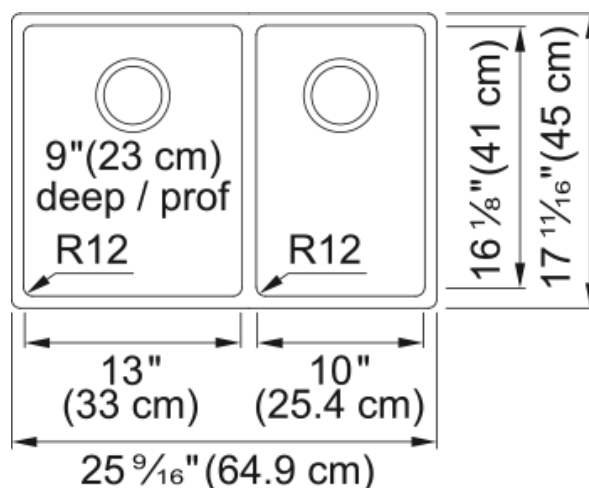

Cube Undermount Sink - CUX160-24-CA | 122.0631.560

Elevate your kitchen experience with the Cube Series from Franke - a hand-crafted undermount sink collection that seamlessly marries Swiss precision with contemporary elegance. Our Cube sinks redefine sophistication with a smooth bowl design, providing a clean, modern aesthetic that effortlessly complements your kitchen decor. The easy-to-clean Pearl finish enhances the sink's visual appeal and simplifies maintenance, resisting stains and water spots for a lasting, pristine shine. Transform your kitchen into a haven of style and functionality with the Cube Series - where precision, design, and ease-of-use converge for an exceptional sink experience.

Aspect

Sink type	Sink
Type of material	Stainless steel
Number of bowls	1,5
Color	Steel
Surface finish	Pearl

Product Dimensions

Length (right to left)	25.575
Width (front to back)	17.717
Large bowl size: right to left	12.992
Large bowl size: front to back	16.142
Large bowl: depth	9.055
Small bowl size: right to left	10
Small bowl size: front to back	16.142
Small bowl: depth	9.055

Installation

Minimum cabinet size	27"

Product specifications

Installation type	Undermount
Drain hole	3 1/2"
Position of drainer	No drainer

Product identification

Product brand	FRANKE
Product family	Maris
Collection	Cube
Certified by	IAPMO