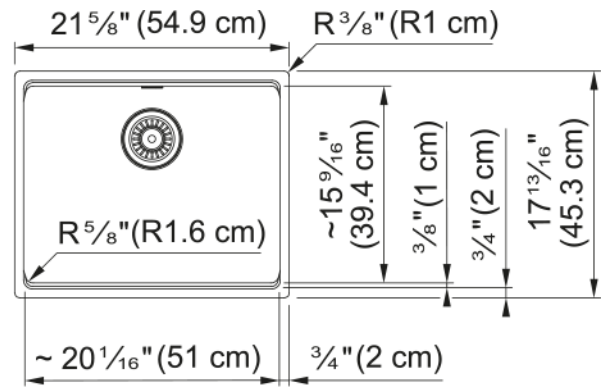

Maris Undermount Sink - MAG11020-SLG-S | 125.0713.103

21.63-in. x 17.81-in. Slate Fraganite Single Bowl Kitchen Sink. Maris sinks are equipped with deep capacity bowls that can easily fit baking trays, pots, and pans to be washed with maximum ease. With our easy-to-use integrated ledge system, you'll accomplish more with your sink while making the most of your surrounding counter space. The rear drain maximizes the usable surface of the bowl and creates extra cabinet space beneath the sink. Maris Fraganite sinks are scratch-resistant, fade-resistant, and impact resistant and will retain their new appearance for years. Sink strainer assembly included.

Aspect

Sink type	Sink
Type of material	Granite
Number of bowls	1
Color	Slate grey
Surface finish	None

Product Dimensions

Length (right to left)	21.614
Width (front to back)	17.835
Large bowl size: right to left	20.079
Large bowl size: front to back	15.512
Large bowl: depth	9.488

Installation

Minimum cabinet size	24"
----------------------	-----

Product specifications

Installation type	Undermount
Drain hole	3 1/2"
Position of drainer	No drainer

Product identification

Product brand	FRANKE
Collection	Maris
Certified by	IAPMO