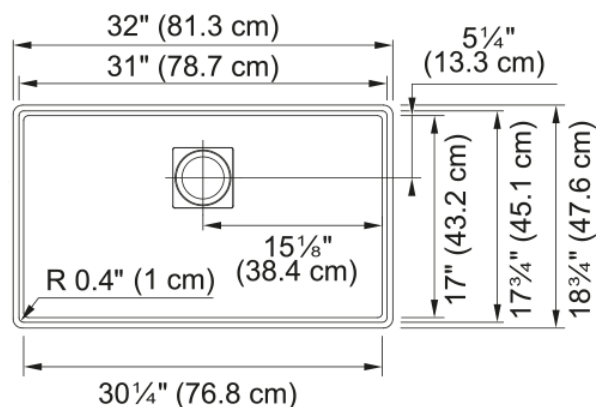

Peak Workcenter Sink - PKG11031PWT-WKC | 125.0672.240

32.0-in. x 18.75-in. Undermount Single Bowl Granite Kitchen Sink in Polar White. The Peak Granite Workcenter transforms an underutilized area in the kitchen into a space that is both functional and sophisticated. The integrated ledge enhances your workspace by allowing you to work directly over the sink, and the included custom-fit accessories streamline your workflow. Available in seven color hues, the Peak Granite Workcenter seamlessly blends into the most active area in your house, the kitchen. ACCESSORIES INCLUDED: Bottom Grid Mat, Shelf Grid, Cutting Board, Drain Cover and Strainer Basket

Aspect

Sink type	Sink
Type of material	Granite
Number of bowls	1
Color	Polar white
Surface finish	None

Product Dimensions

Length (right to left)	31.984
Width (front to back)	18.74
Large bowl size: right to left	31
Large bowl size: front to back	17.756
Large bowl: depth	9.5

Installation

Minimum cabinet size	36"
----------------------	-----

Product specifications

Installation type	Undermount
Drain hole	3 1/2"
Position of drainer	No drainer

Product identification

Product brand	FRANKE
Product family	Mythos
Collection	Peak
Certified by	CE