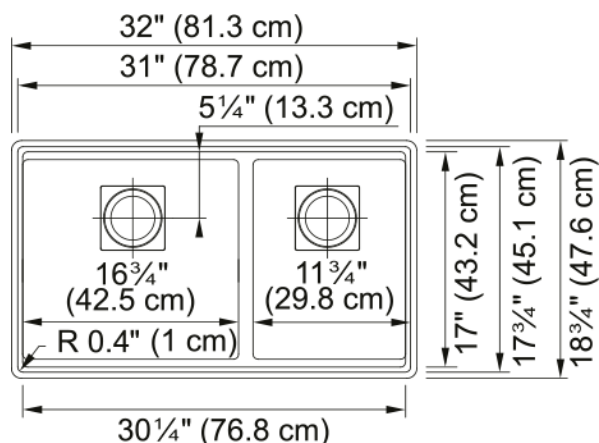

Peak Undermount Sink - PKG160LD-PWT-S | 125.0641.511

32.0-in. x 18.75-in. Undermount Double Bowl Granite Kitchen Sink with Low Divide in Polar White. Cooking is faster and more fun in a beautifully integrated and highly functional workspace, which is what you get with the Franke Peak Granite Collection. With its accessory ledge, you'll be able to enjoy a wide variety of specially designed accessories made to improve every workflow. A low center divide provides extra space to wash large items, like pots and baking sheets, over both bowls. And thanks to its undermount installation and a wide range of fresh colors, Peak granite doesn't just fit in - it excels in every modern kitchen space.

Aspect

Sink type	Sink
Type of material	Granite
Number of bowls	2
Color	Polar white
Surface finish	None

Product Dimensions

Length (right to left)	31.984
Width (front to back)	18.74
Large bowl size: right to left	17.429
Large bowl size: front to back	17.756
Large bowl: depth	9.5
Small bowl size: right to left	12.429
Small bowl size: front to back	17.756
Small bowl: depth	9.5

Installation

Minimum cabinet size	36"
----------------------	-----

Product specifications

Installation type	Undermount
Drain hole	3 1/2"
Position of drainer	No drainer

Product identification

Product brand	FRANKE
Product family	Mythos
Collection	Peak
Certified by	CE