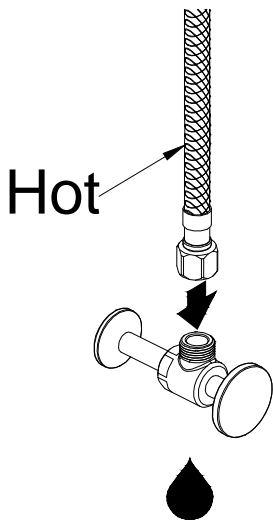

3

4

5

BRIDGE FAUCET WITH SPRAY

1. Faucet Body
2. Rubber Washer
3. Metal Washer
4. Nut
5. Side Spray Holder
6. Rubber Washer

7. Metal Washer
8. Tie down Nut
9. Side Spray
10. Hose
11. Weight

1

2

3

4

5

6

7

51mm (2")
76mm (3")

7a**7b**

8