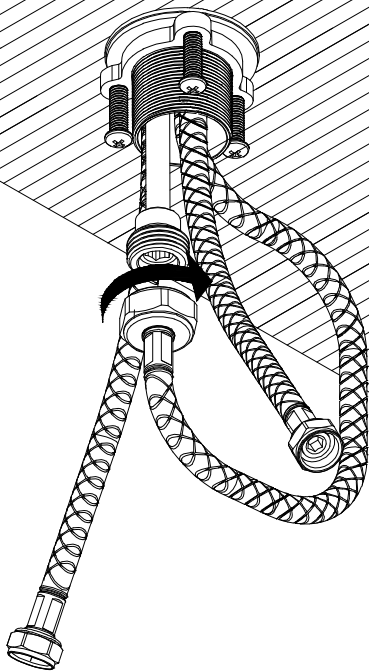

Warning

Sealant tape

SINGLE HOLE KITCHEN FAUCET WITH SPRAY

1. Side Spray
2. Hose
3. Weight
4. Side Spray Holder
5. Rubber Washer
6. Metal Washer
7. Tie-down Nut and Screws
8. Diverter
9. Faucet Body
10. Rubber Washer
11. Metal Washer
12. Tie-down Nut and Screws

8

9**9a****9b**

10

12

SINGLE HOLE KITCHEN FAUCET WITHOUT SPRAY

1. Faucet Body
2. Rubber Washer
3. Metal Washer
4. Tie-down Nut and Screws

1

2

3

4

5

BRIDGE FAUCET WITH SPRAY

1. Faucet Body
2. Rubber Washer
3. Metal Washer
4. Nut
5. Side Spray Holder
6. Rubber Washer

7. Metal Washer
8. Tie down Nut
9. Side Spray
10. Hose
11. Weight

1

2