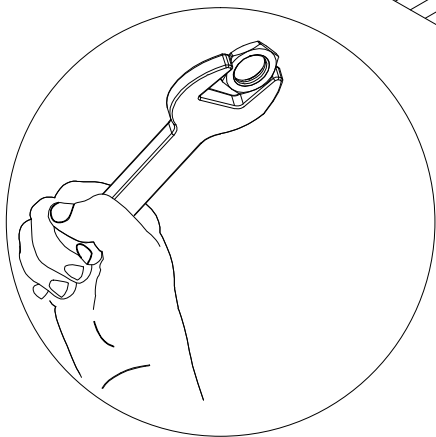

3

4

5

BRIDGE FAUCET WITH SPRAY

1. Faucet Body
2. Rubber Washer
3. Metal Washer
4. Nut
5. Side Spray Holder
6. Rubber Washer

7. Metal Washer
8. Tie down Nut
9. Side Spray
10. Hose
11. Weight

1

2