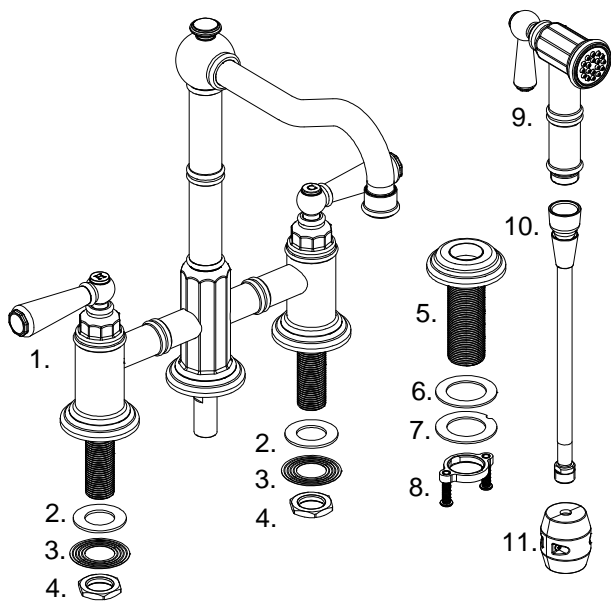

8

9**9a****9b**

10

12

SINGLE HOLE KITCHEN FAUCET WITHOUT SPRAY

1. Faucet Body
2. Rubber Washer
3. Metal Washer
4. Tie-down Nut and Screws

1

2

3

4

5

BRIDGE FAUCET WITH SPRAY

1. Faucet Body
2. Rubber Washer
3. Metal Washer
4. Nut
5. Side Spray Holder
6. Rubber Washer

7. Metal Washer
8. Tie down Nut
9. Side Spray
10. Hose
11. Weight

1

2

3

4

5

6

7

51mm (2")
76mm (3")

7a**7b**

8