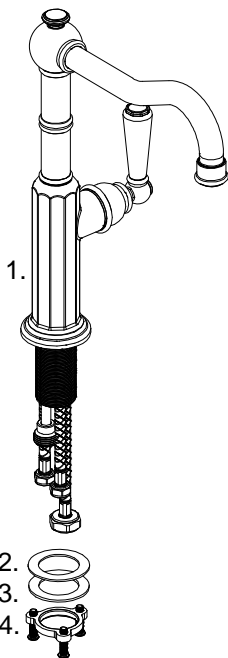

Warning

Sealant tape

SINGLE HOLE KITCHEN FAUCET WITH SPRAY

1. Side Spray
2. Hose
3. Weight
4. Side Spray Holder
5. Rubber Washer
6. Metal Washer
7. Tie-down Nut and Screws
8. Diverter
9. Faucet Body
10. Rubber Washer
11. Metal Washer
12. Tie-down Nut and Screws

8

9**9a****9b**

10

12

SINGLE HOLE KITCHEN FAUCET WITHOUT SPRAY

1. Faucet Body
2. Rubber Washer
3. Metal Washer
4. Tie-down Nut and Screws

1

2

3

4

5

BRIDGE FAUCET WITH SPRAY

1. Faucet Body
2. Rubber Washer
3. Metal Washer
4. Nut
5. Side Spray Holder
6. Rubber Washer

7. Metal Washer
8. Tie down Nut
9. Side Spray
10. Hose
11. Weight

1

2