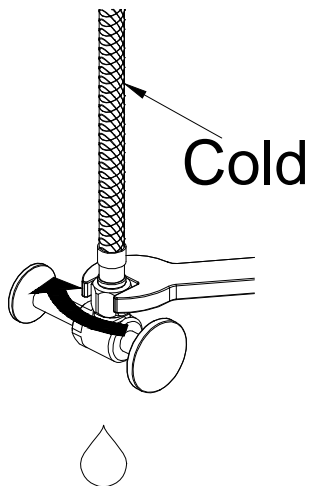

3

4

5

BRIDGE FAUCET WITH SPRAY

1. Faucet Body
2. Rubber Washer
3. Metal Washer
4. Nut
5. Side Spray Holder
6. Rubber Washer

7. Metal Washer
8. Tie down Nut
9. Side Spray
10. Hose
11. Weight

1

2

3

4

5

6

7

51mm (2")
76mm (3")

7a**7b**

8