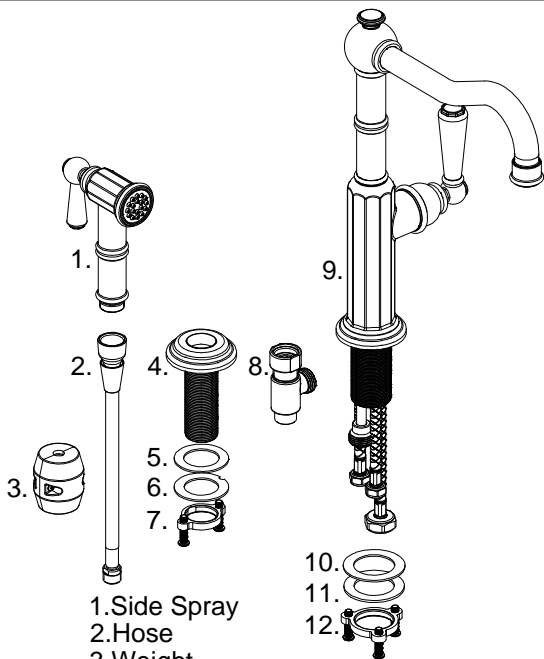

Warning

Sealant tape

SINGLE HOLE KITCHEN FAUCET WITH SPRAY

1. Side Spray
2. Hose
3. Weight
4. Side Spray Holder
5. Rubber Washer
6. Metal Washer
7. Tie-down Nut and Screws
8. Diverter
9. Faucet Body
10. Rubber Washer
11. Metal Washer
12. Tie-down Nut and Screws