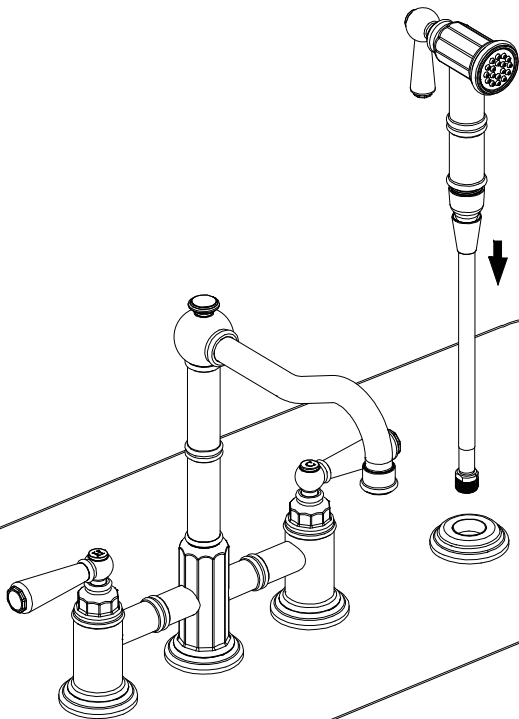

3

4

5

BRIDGE FAUCET WITH SPRAY

1. Faucet Body
2. Rubber Washer
3. Metal Washer
4. Nut
5. Side Spray Holder
6. Rubber Washer

7. Metal Washer
8. Tie down Nut
9. Side Spray
10. Hose
11. Weight

1

2

3

4

5

6

7

51mm (2")
76mm (3")

7a**7b**

8