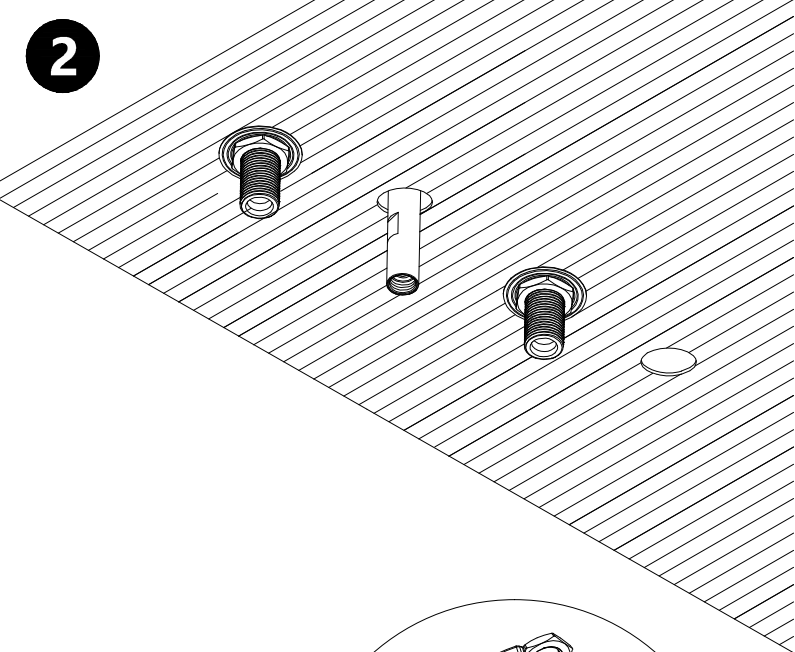

3

4

5

BRIDGE FAUCET WITH SPRAY

1. Faucet Body
2. Rubber Washer
3. Metal Washer
4. Nut
5. Side Spray Holder
6. Rubber Washer

7. Metal Washer
8. Tie down Nut
9. Side Spray
10. Hose
11. Weight

1

2