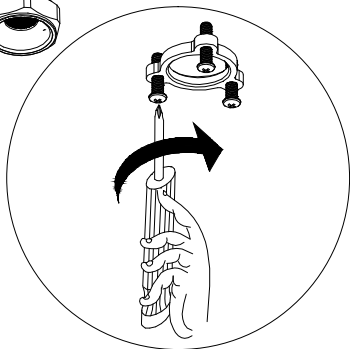

Warning

Sealant tape

SINGLE HOLE KITCHEN FAUCET WITH SPRAY

1. Side Spray
2. Hose
3. Weight
4. Side Spray Holder
5. Rubber Washer
6. Metal Washer
7. Tie-down Nut and Screws
8. Diverter
9. Faucet Body
10. Rubber Washer
11. Metal Washer
12. Tie-down Nut and Screws

8

9**9a****9b**

10

12

SINGLE HOLE KITCHEN FAUCET WITHOUT SPRAY

1. Faucet Body
2. Rubber Washer
3. Metal Washer
4. Tie-down Nut and Screws

1

2

3

4

5

BRIDGE FAUCET WITH SPRAY

1. Faucet Body
2. Rubber Washer
3. Metal Washer
4. Nut
5. Side Spray Holder
6. Rubber Washer

7. Metal Washer
8. Tie down Nut
9. Side Spray
10. Hose
11. Weight

1

2