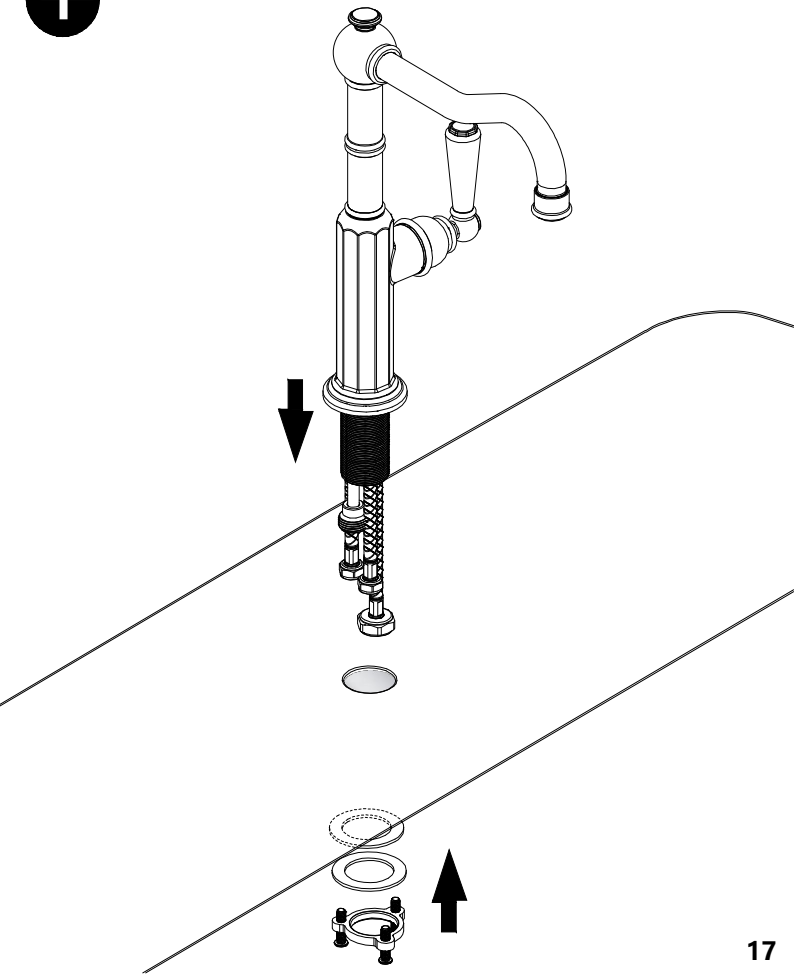

Warning

Sealant tape

SINGLE HOLE KITCHEN FAUCET WITH SPRAY

1. Side Spray
2. Hose
3. Weight
4. Side Spray Holder
5. Rubber Washer
6. Metal Washer
7. Tie-down Nut and Screws
8. Diverter
9. Faucet Body
10. Rubber Washer
11. Metal Washer
12. Tie-down Nut and Screws

8

9**9a****9b**

10

12

SINGLE HOLE KITCHEN FAUCET WITHOUT SPRAY

1. Faucet Body
2. Rubber Washer
3. Metal Washer
4. Tie-down Nut and Screws

1

2

3

4

5

BRIDGE FAUCET WITH SPRAY

1. Faucet Body
2. Rubber Washer
3. Metal Washer
4. Nut
5. Side Spray Holder
6. Rubber Washer

7. Metal Washer
8. Tie down Nut
9. Side Spray
10. Hose
11. Weight

1

2