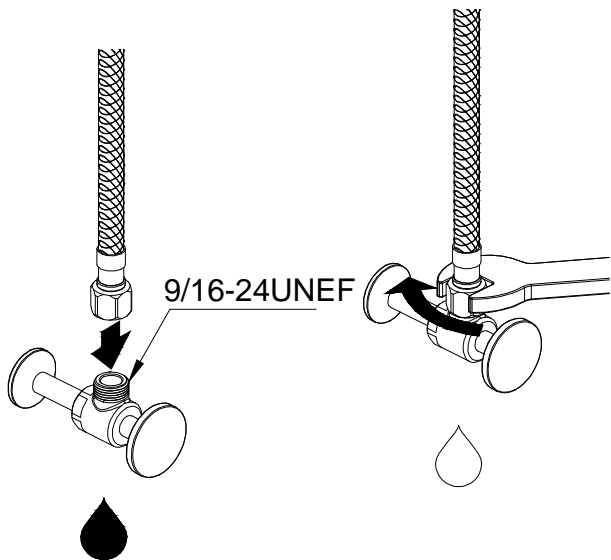

8

9**9a****9b**

10

12

SINGLE HOLE KITCHEN FAUCET WITHOUT SPRAY

1. Faucet Body
2. Rubber Washer
3. Metal Washer
4. Tie-down Nut and Screws

1

2

3

4

5

BRIDGE FAUCET WITH SPRAY

1. Faucet Body
2. Rubber Washer
3. Metal Washer
4. Nut
5. Side Spray Holder
6. Rubber Washer

7. Metal Washer
8. Tie down Nut
9. Side Spray
10. Hose
11. Weight

1

2