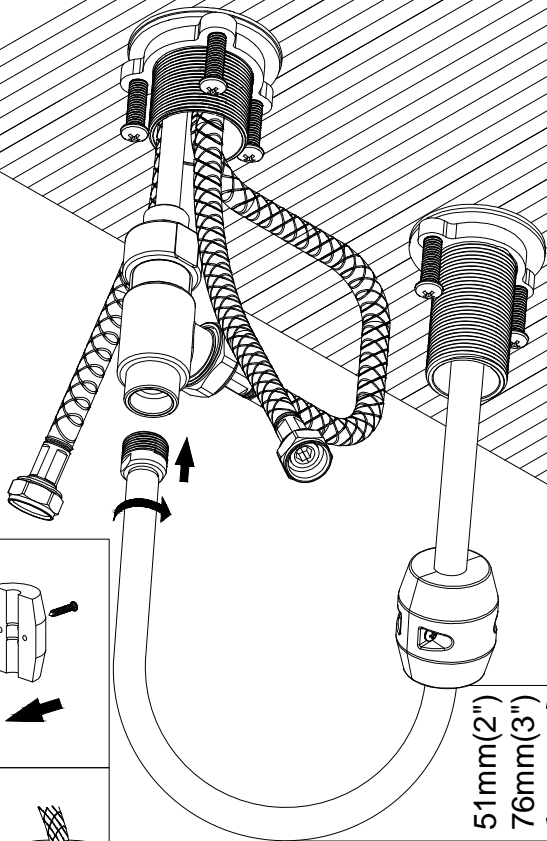

Warning

Sealant tape

SINGLE HOLE KITCHEN FAUCET WITH SPRAY

1. Side Spray
2. Hose
3. Weight
4. Side Spray Holder
5. Rubber Washer
6. Metal Washer
7. Tie-down Nut and Screws
8. Diverter
9. Faucet Body
10. Rubber Washer
11. Metal Washer
12. Tie-down Nut and Screws

8

9**9a****9b**

10

12

SINGLE HOLE KITCHEN FAUCET WITHOUT SPRAY

1. Faucet Body
2. Rubber Washer
3. Metal Washer
4. Tie-down Nut and Screws

1

2