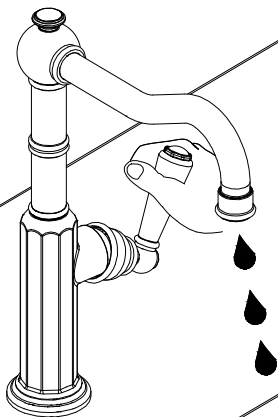

Warning

Sealant tape

SINGLE HOLE KITCHEN FAUCET WITH SPRAY

1. Side Spray
2. Hose
3. Weight
4. Side Spray Holder
5. Rubber Washer
6. Metal Washer
7. Tie-down Nut and Screws
8. Diverter
9. Faucet Body
10. Rubber Washer
11. Metal Washer
12. Tie-down Nut and Screws

8

9**9a****9b**

10

12

SINGLE HOLE KITCHEN FAUCET WITHOUT SPRAY

1. Faucet Body
2. Rubber Washer
3. Metal Washer
4. Tie-down Nut and Screws

1

2

3

4

5

BRIDGE FAUCET WITH SPRAY

1. Faucet Body
2. Rubber Washer
3. Metal Washer
4. Nut
5. Side Spray Holder
6. Rubber Washer

7. Metal Washer
8. Tie down Nut
9. Side Spray
10. Hose
11. Weight

1

2