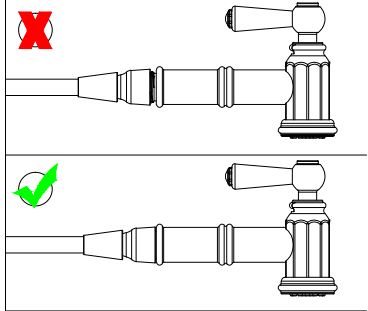

3

4

5

BRIDGE FAUCET WITH SPRAY

1. Faucet Body
2. Rubber Washer
3. Metal Washer
4. Nut
5. Side Spray Holder
6. Rubber Washer

7. Metal Washer
8. Tie down Nut
9. Side Spray
10. Hose
11. Weight

1

2

3

4

5

6

7

51mm (2")
76mm (3")

7a**7b**

8