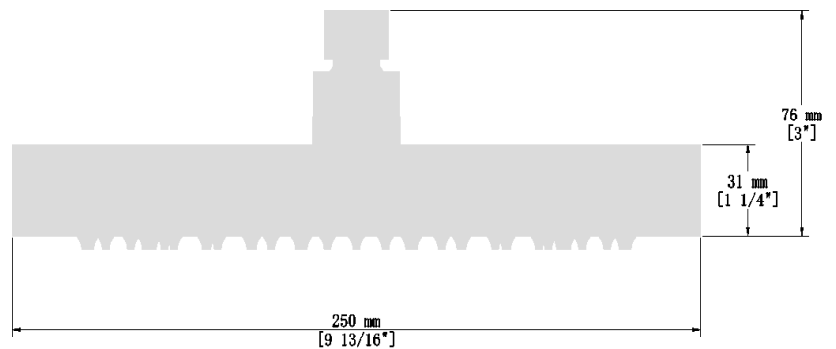

10" ROUND SHOWER HEAD

SH.12.1010

Description

- 10" round shower head
- Anti-limestone technology

Flow Rate

- 2.0 gpm | 7.6 lpm | 60 psi

Available Finishes

- Chrome (CC)
- Matte Black (MB)
- Brushed Gold (BG)

(Model Pictured: Chrome)

Warranty

- Limited lifetime warranty
  (see full warranty for details)

Codes / Standards

- Uniform Plumbing Code (UPC®)
- ASME A112.18.1/CSA B125.1