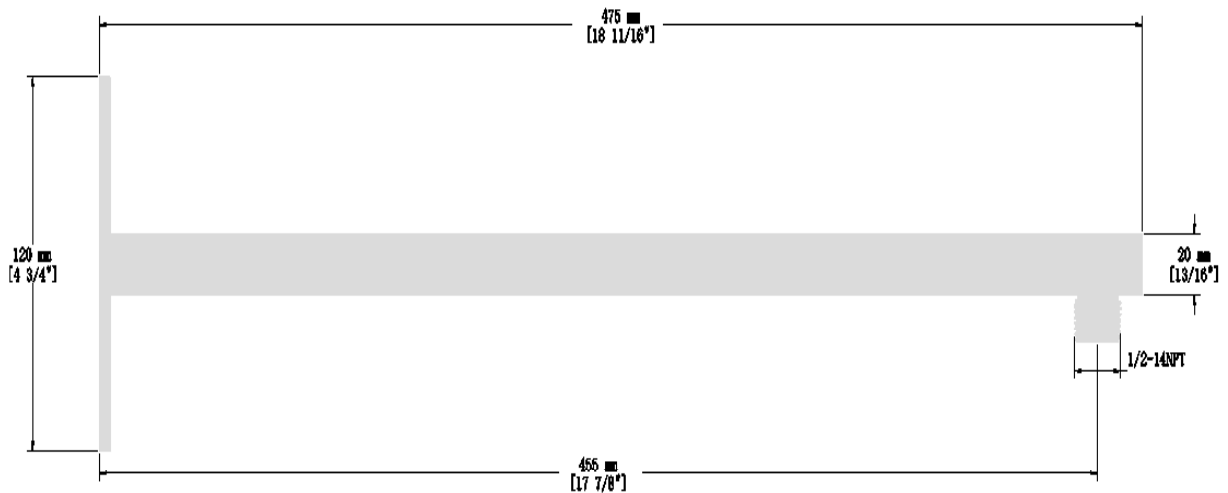

MOND

16" WALL ARM

WA.12.16

Description

- 16" wall mount shower arm with 1/2" female NPT connection

Available Finishes

- Chrome (CC)
- Matte Black (MB)
- Brushed Gold (BG)

(Model Pictured: Chrome)

Warranty

- Limited lifetime warranty (see full warranty for details)

Codes / Standards

- Uniform Plumbing Code (UPC®)
- ASME A112.18.1/CSA B125.1