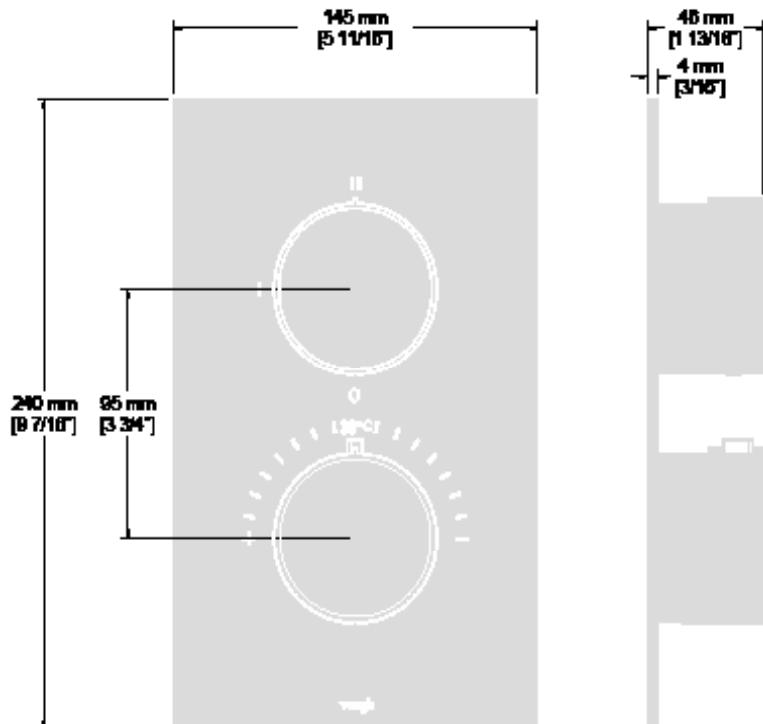

MOND

2-WAY THERMOSTATIC VALVE & TRIM

TM.MX.220

Description

- TM.MX.220 - Trim for 2-way thermostatic valve
- 3 positions

Flow Rate

- 6.1 gpm | 23 lpm | 60 psi

Cartridge

- CE.1401.TT - cartridge
- CE.1710.DR - diverter

Available Handles

Moon (1) Crescent (2) Cross (3)

*Available Handle selection only for diverter and volume control handle

Available Finishes

- Chrome (CC)
- Matte Black (MB)
- Brushed Gold (BG)

(Model Pictured: Chrome)

Codes / Standards

- Uniform Plumbing Code (UPC®)
- ASME A112.18.1/CSA B125.1