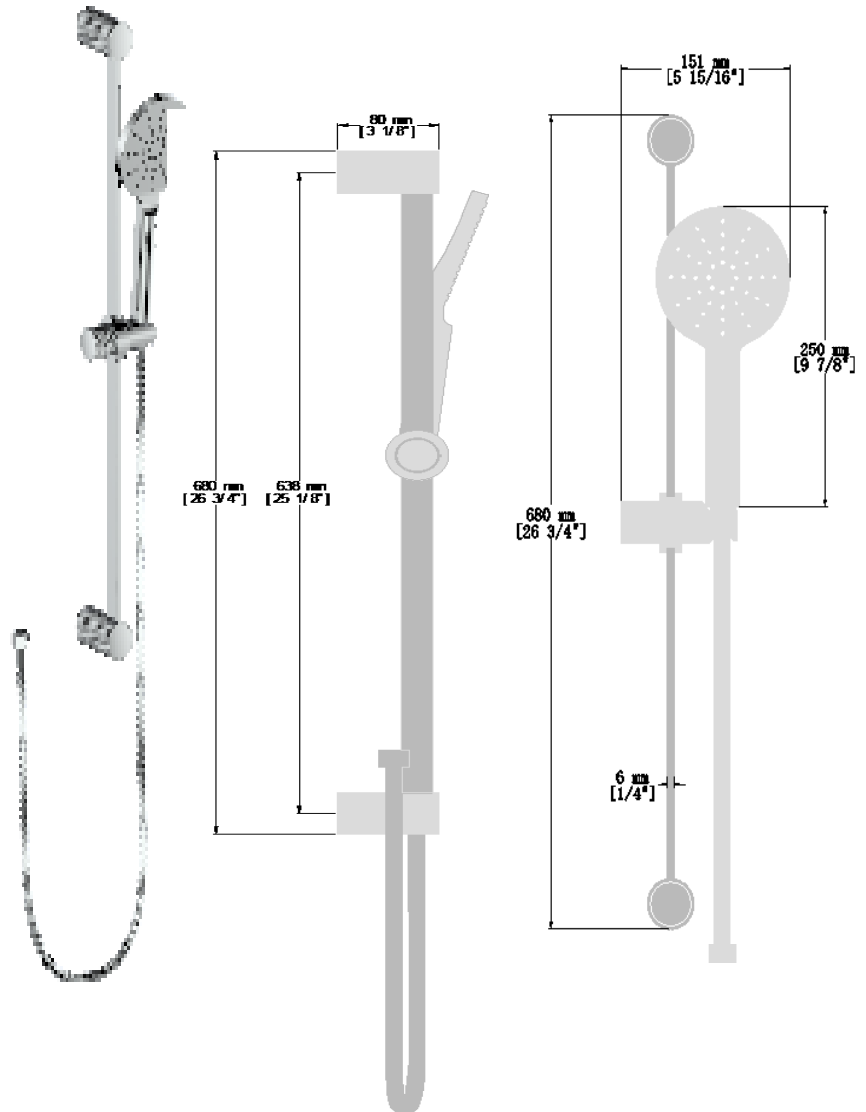

MOND SLIDING SHOWER BAR

BH.12.03

Description

- Sliding shower bar with hose and 3 function hand shower (HS.03.03)

Flow Rate

- 2.0 gpm | 7.6 lpm | 60 psi

Available Finishes

- Chrome (CC)
- Matte Black (MB)
- Brushed Gold (BG)

(Model Pictured: Chrome)

Codes / Standards

- Uniform Plumbing Code (UPC®)
- ASME A112.18.1/CSA B125.1

Warranty

- Limited lifetime warranty (see full warranty for details)