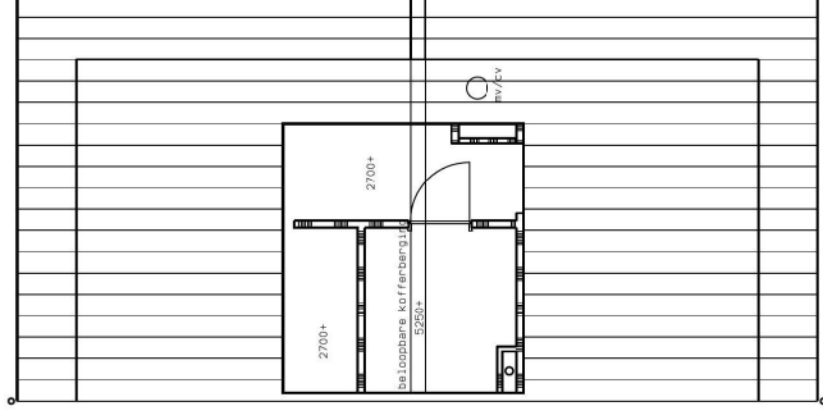

Begane grond

Verdieping

Zolder