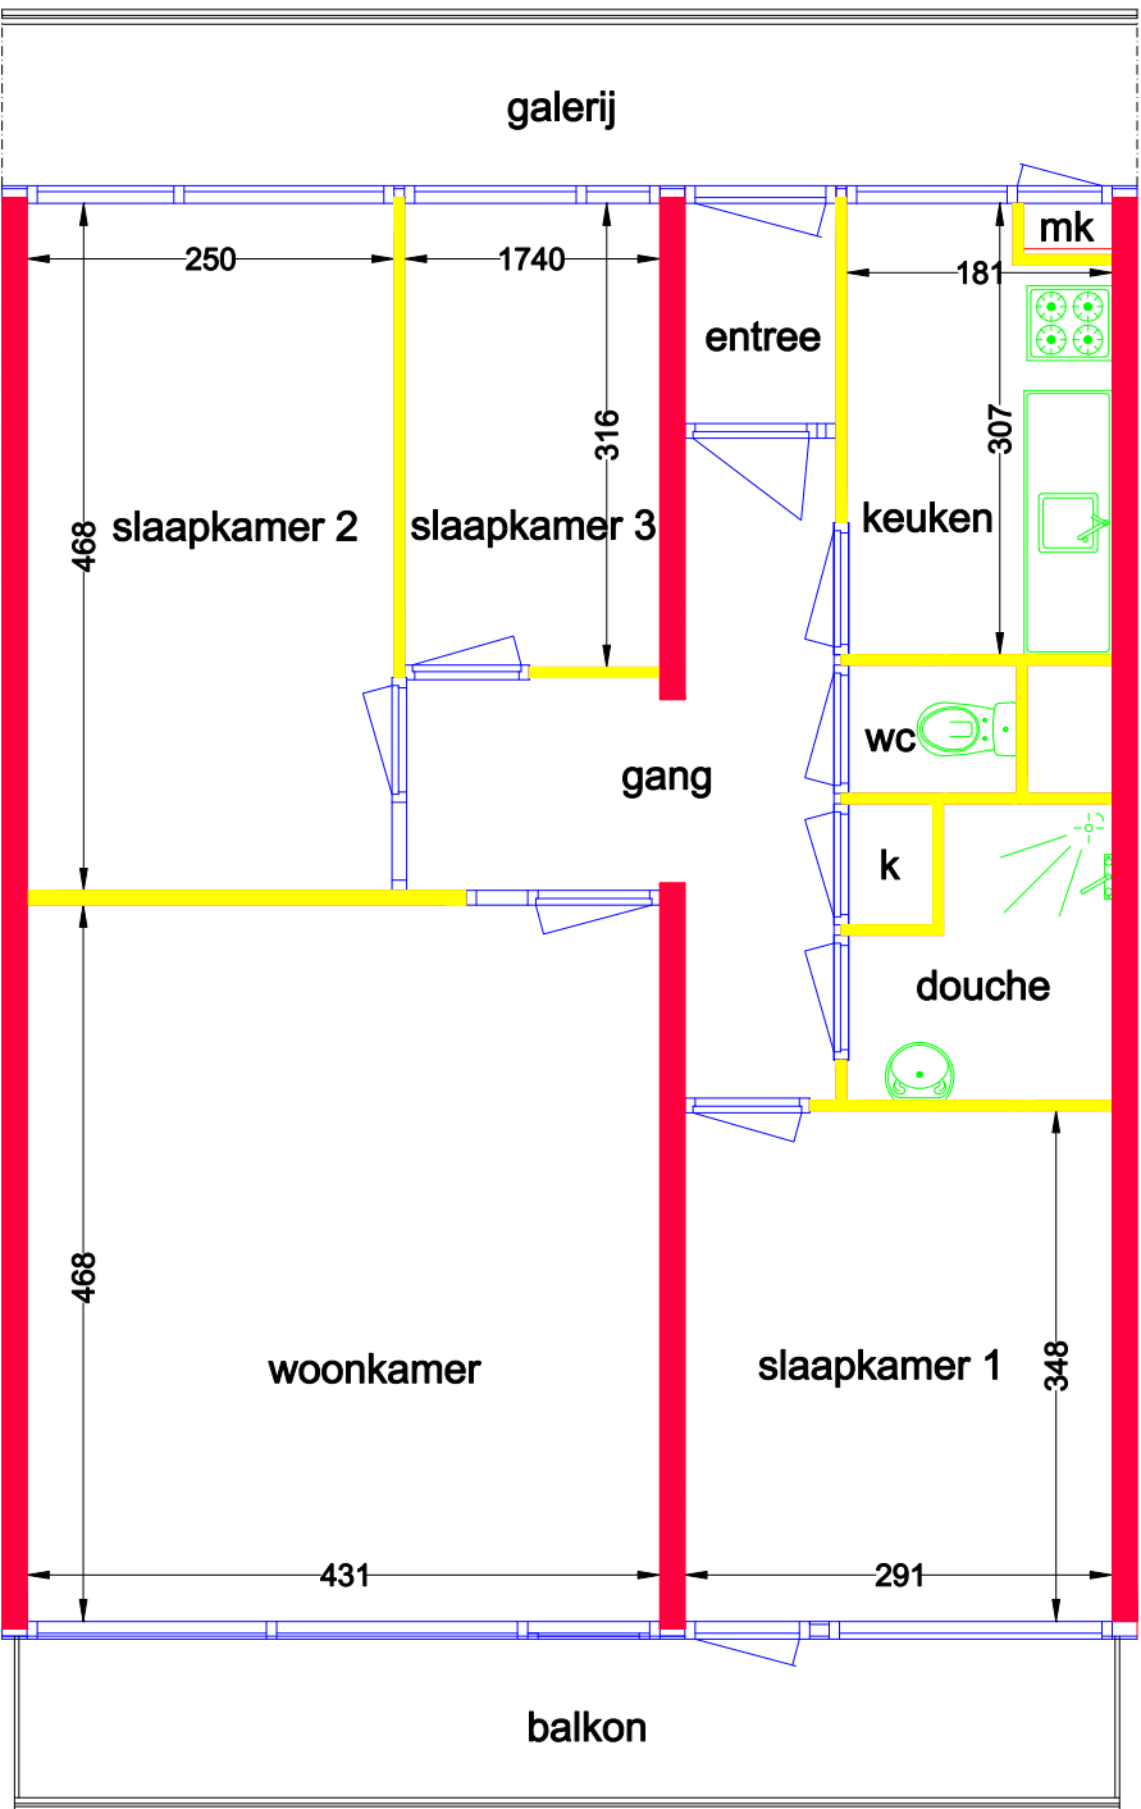

complex 52 type 4

verdieping

complex 52 type 4

verdieping