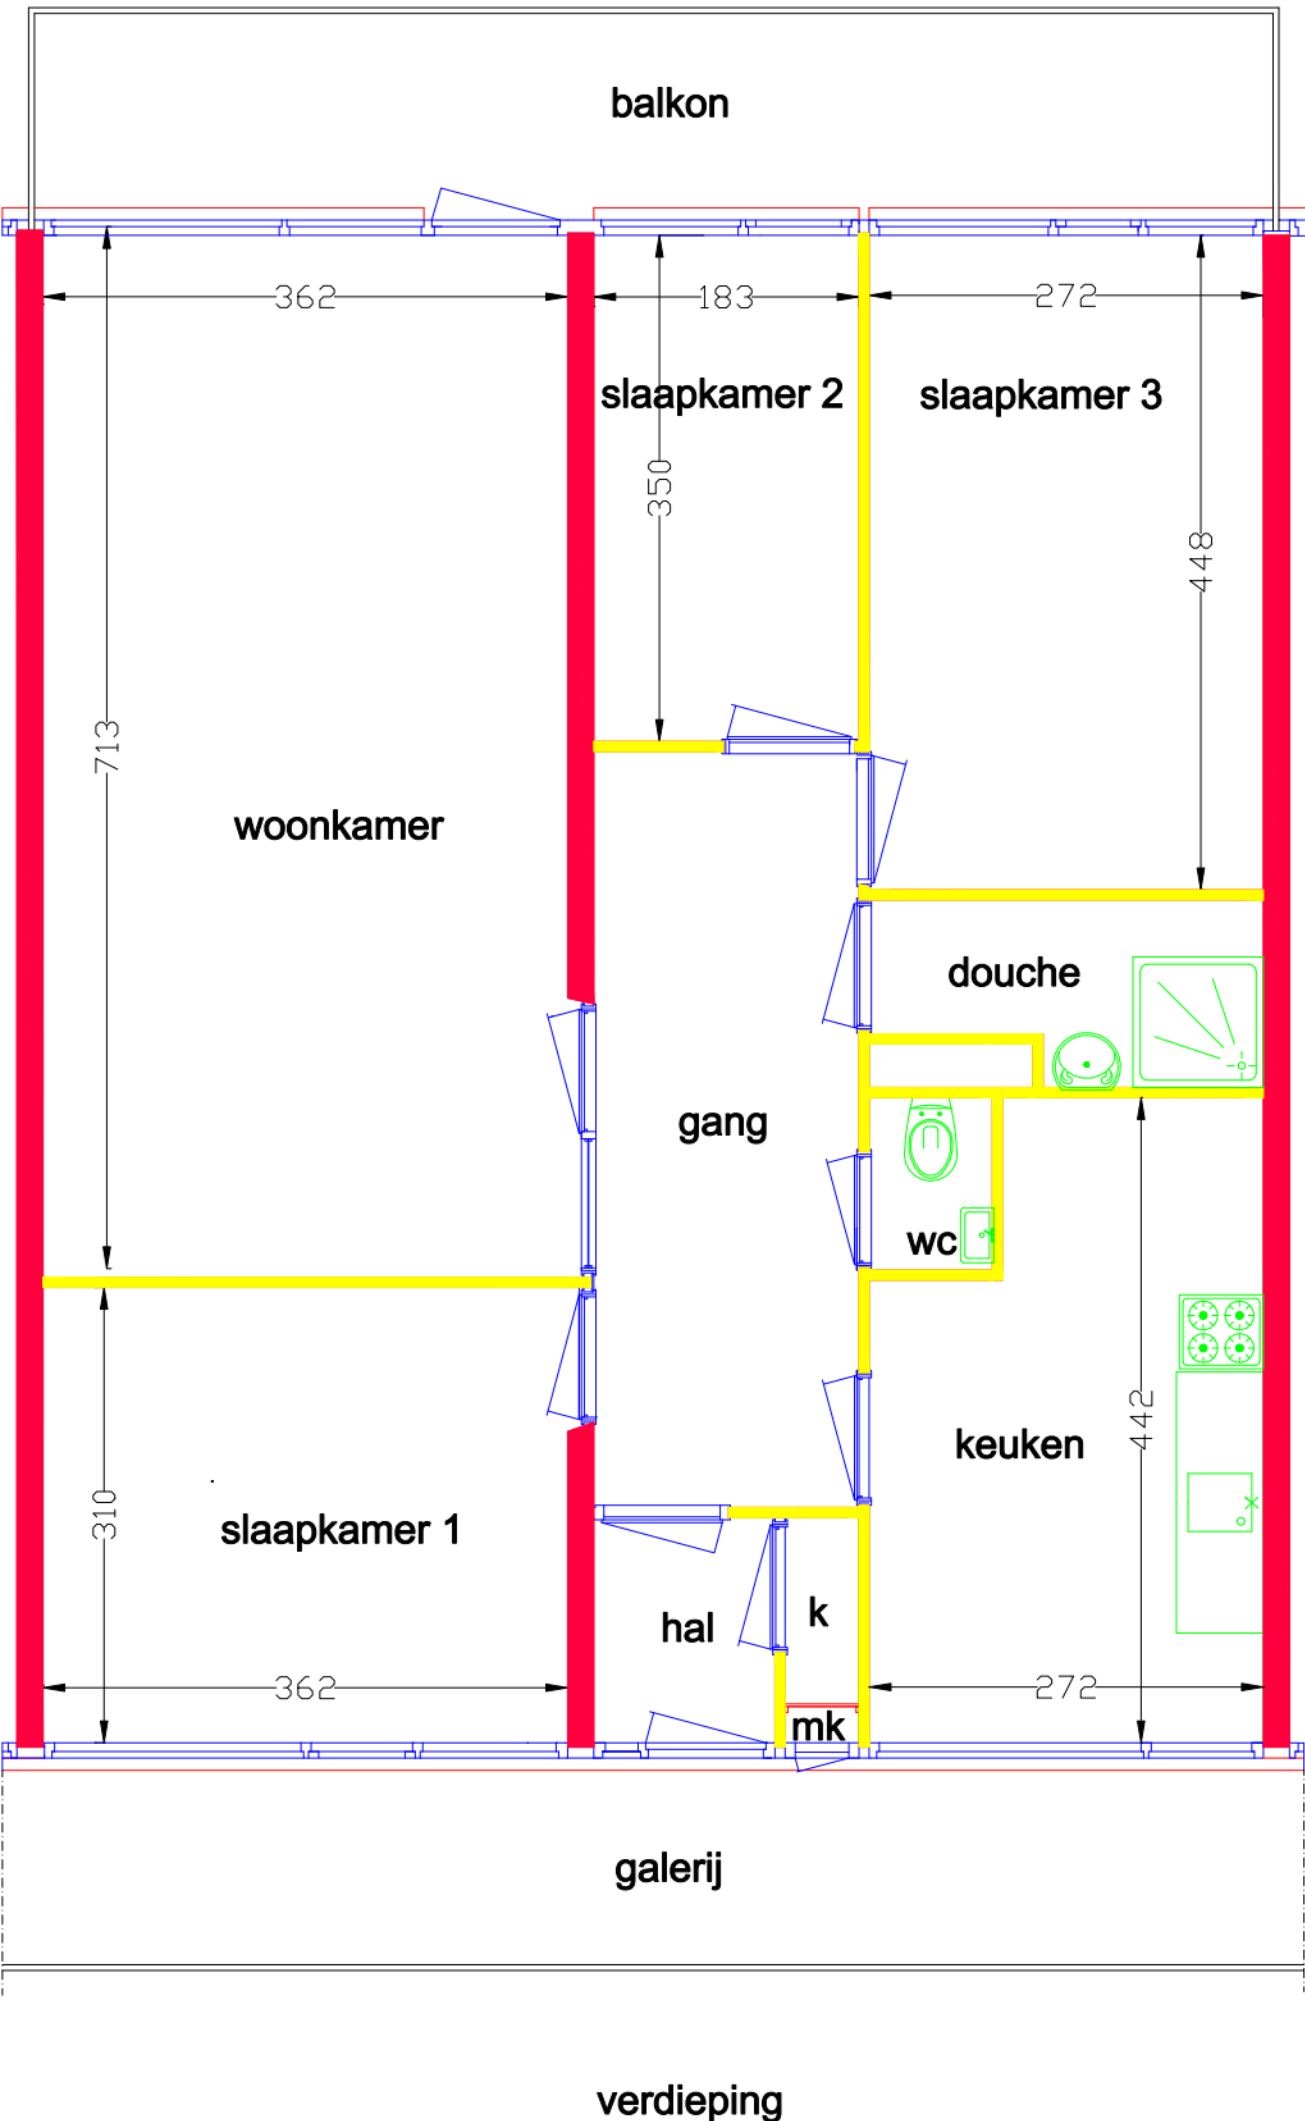

complex 58 type a

complex 58 type a

verdieping