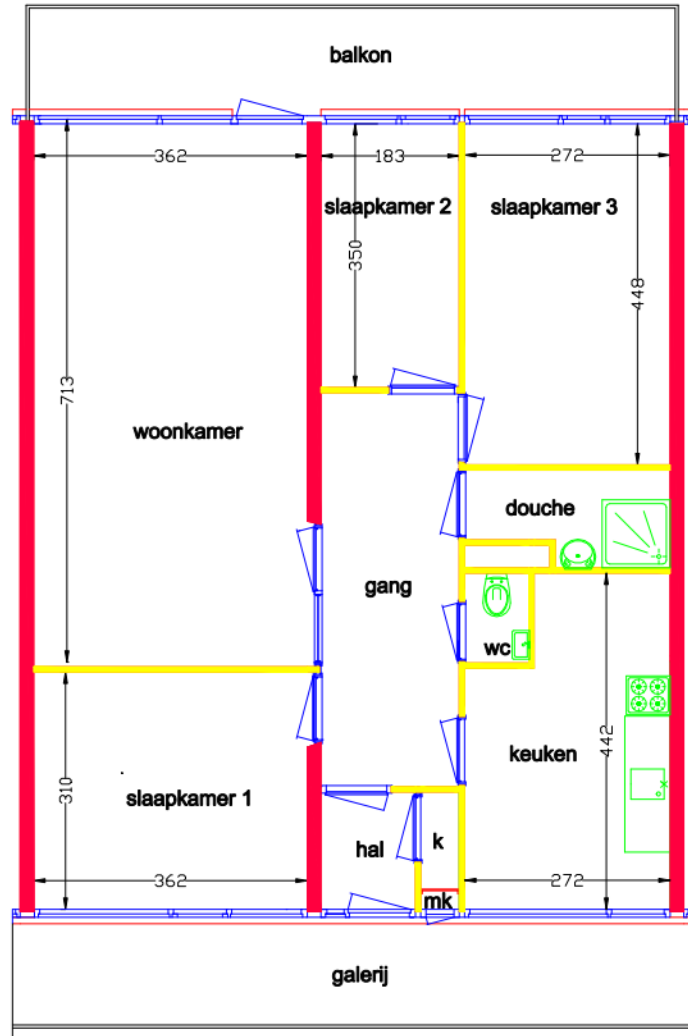

complex 58 type a

complex 58 type a

verdieping