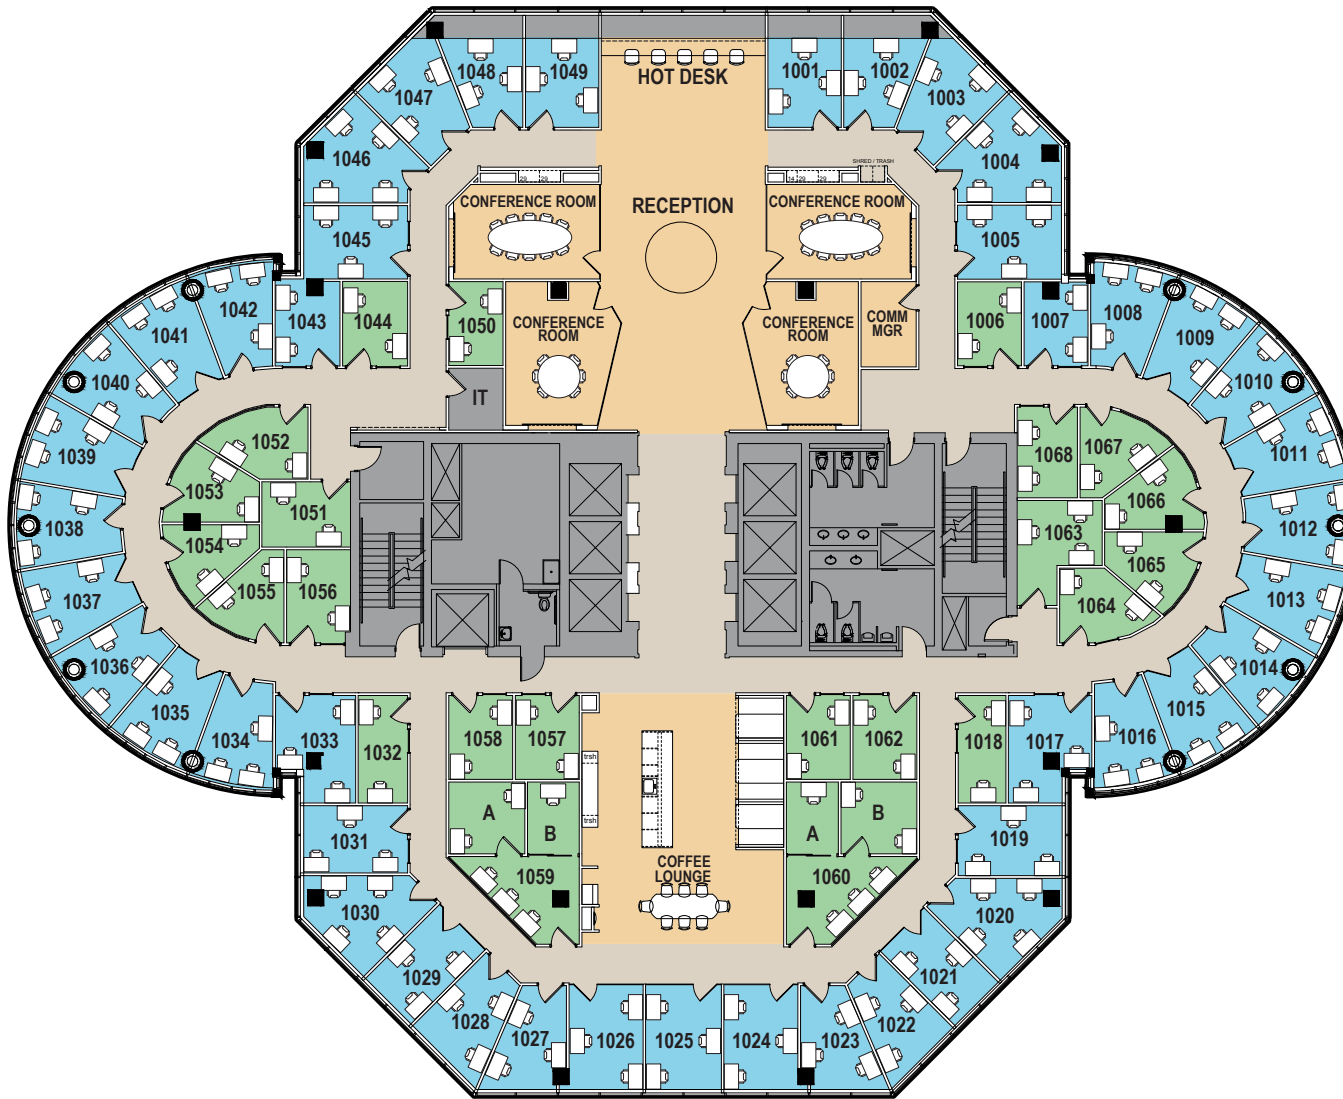

# LUCID | PRIVATE OFFICES

MIDTOWN / MUSIC ROW  
1801 West End Avenue, Suite 1000  
Nashville, Tennessee 37203

Window Offices Interior Offices Common Areas

For office availability, please contact 1-888-601-9675