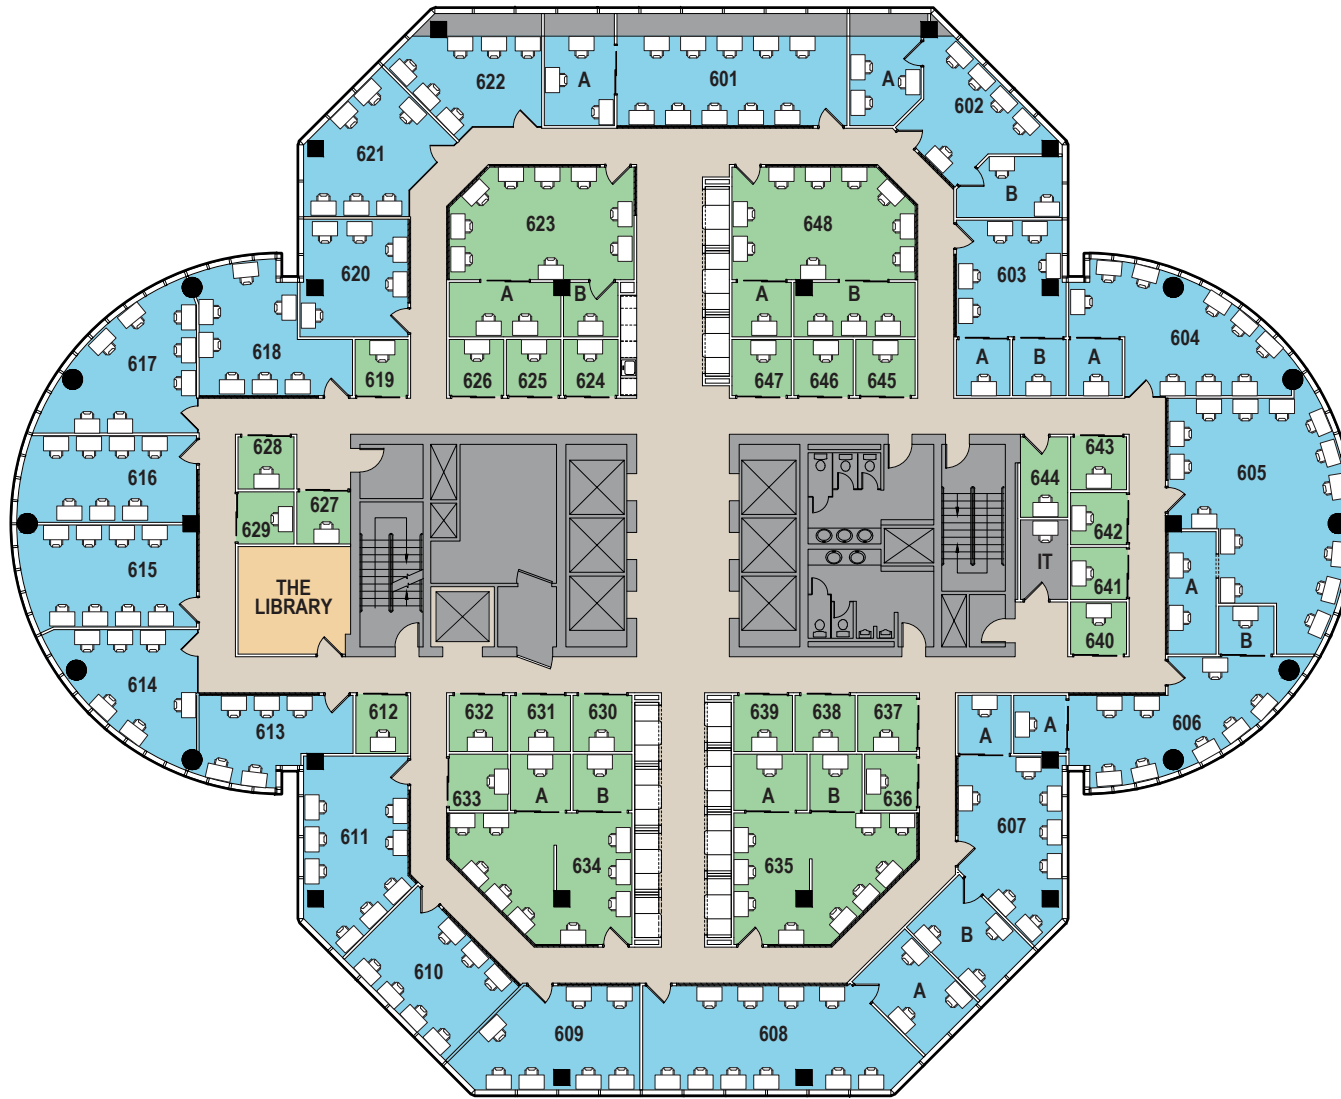

LUCID | PRIVATE OFFICES

MIDTOWN / MUSIC ROW

1801 West End Avenue, Suite 600
Nashville, Tennessee 37203

Window Offices   Interior Offices   Common Areas

For office availability, please contact 1-888-601-9675