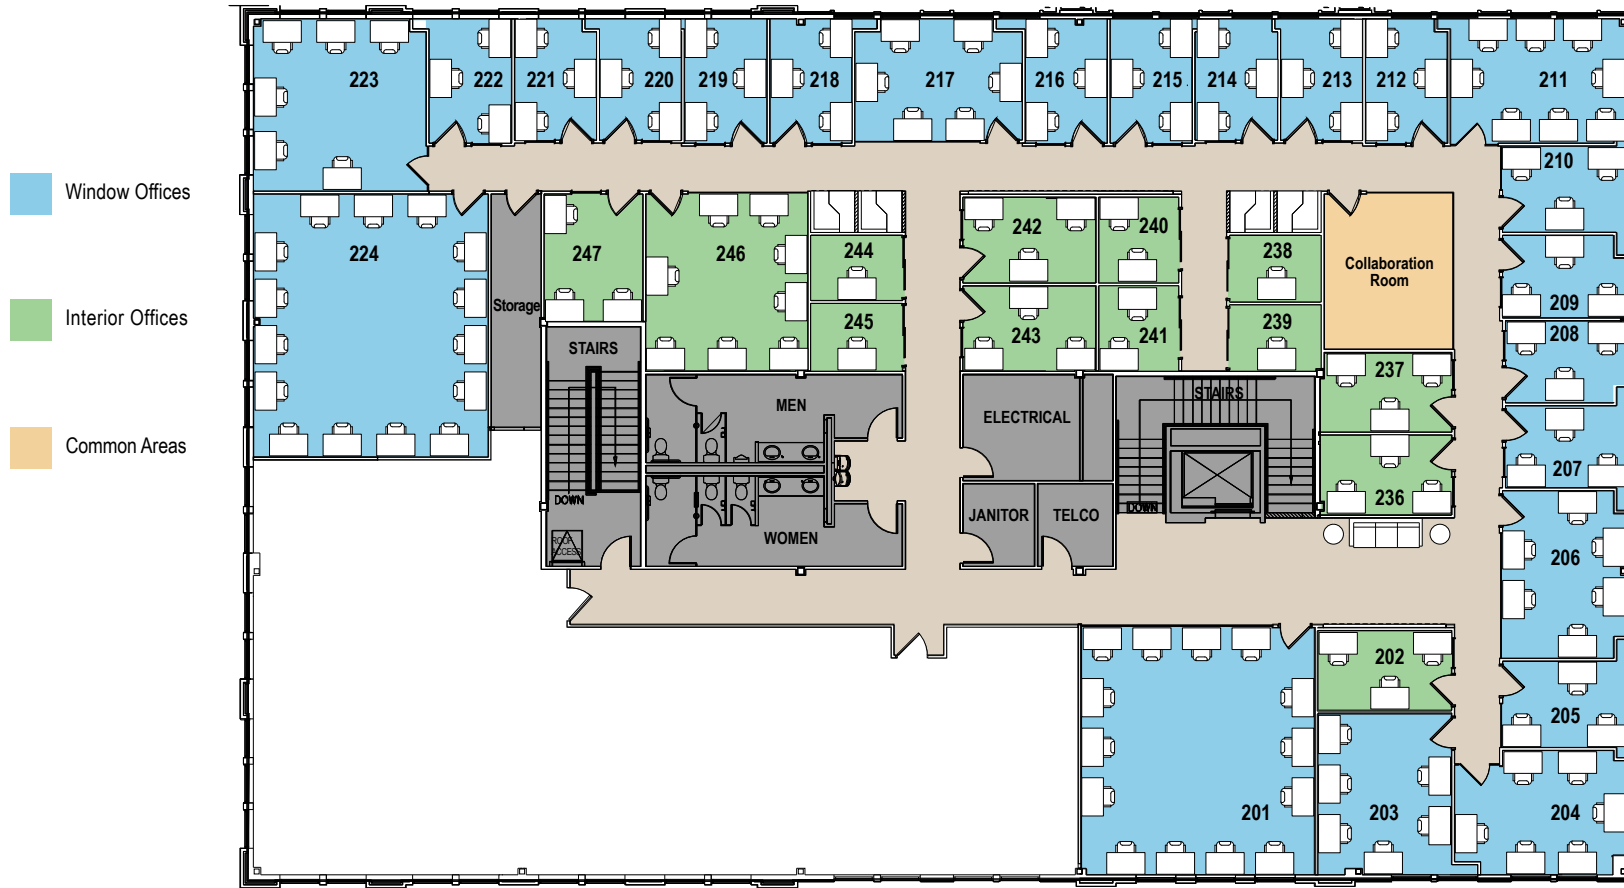

SOUTHLAKE TOWN SQUARE

1560 E. Southlake Blvd., Suite 100
Southlake, TX 76092

For office availability, please contact sales@worksuites.com or 1-888-601-WORK

SOUTHLAKE TOWN SQUARE

1560 E. Southlake Blvd., Suite 200
Southlake, TX 76092