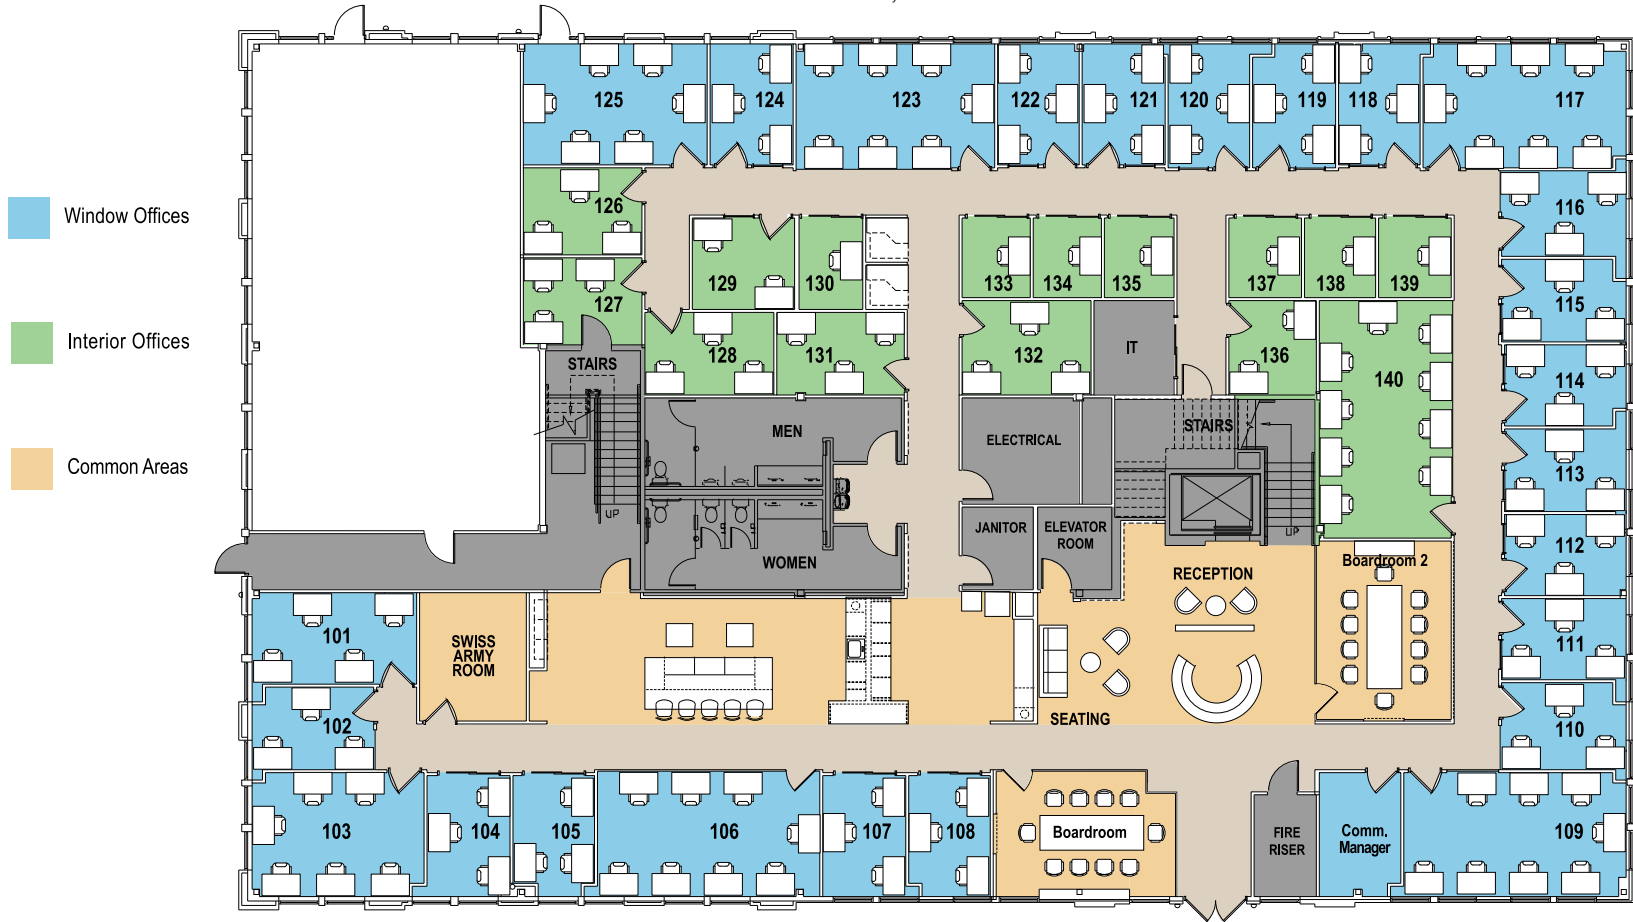

SOUTHLAKE TOWN SQUARE

1560 E. Southlake Blvd., Suite 100
Southlake, TX 76092

For office availability, please contact sales@worksuites.com or 1-888-601-WORK

SOUTHLAKE TOWN SQUARE

1560 E. Southlake Blvd., Suite 200
Southlake, TX 76092