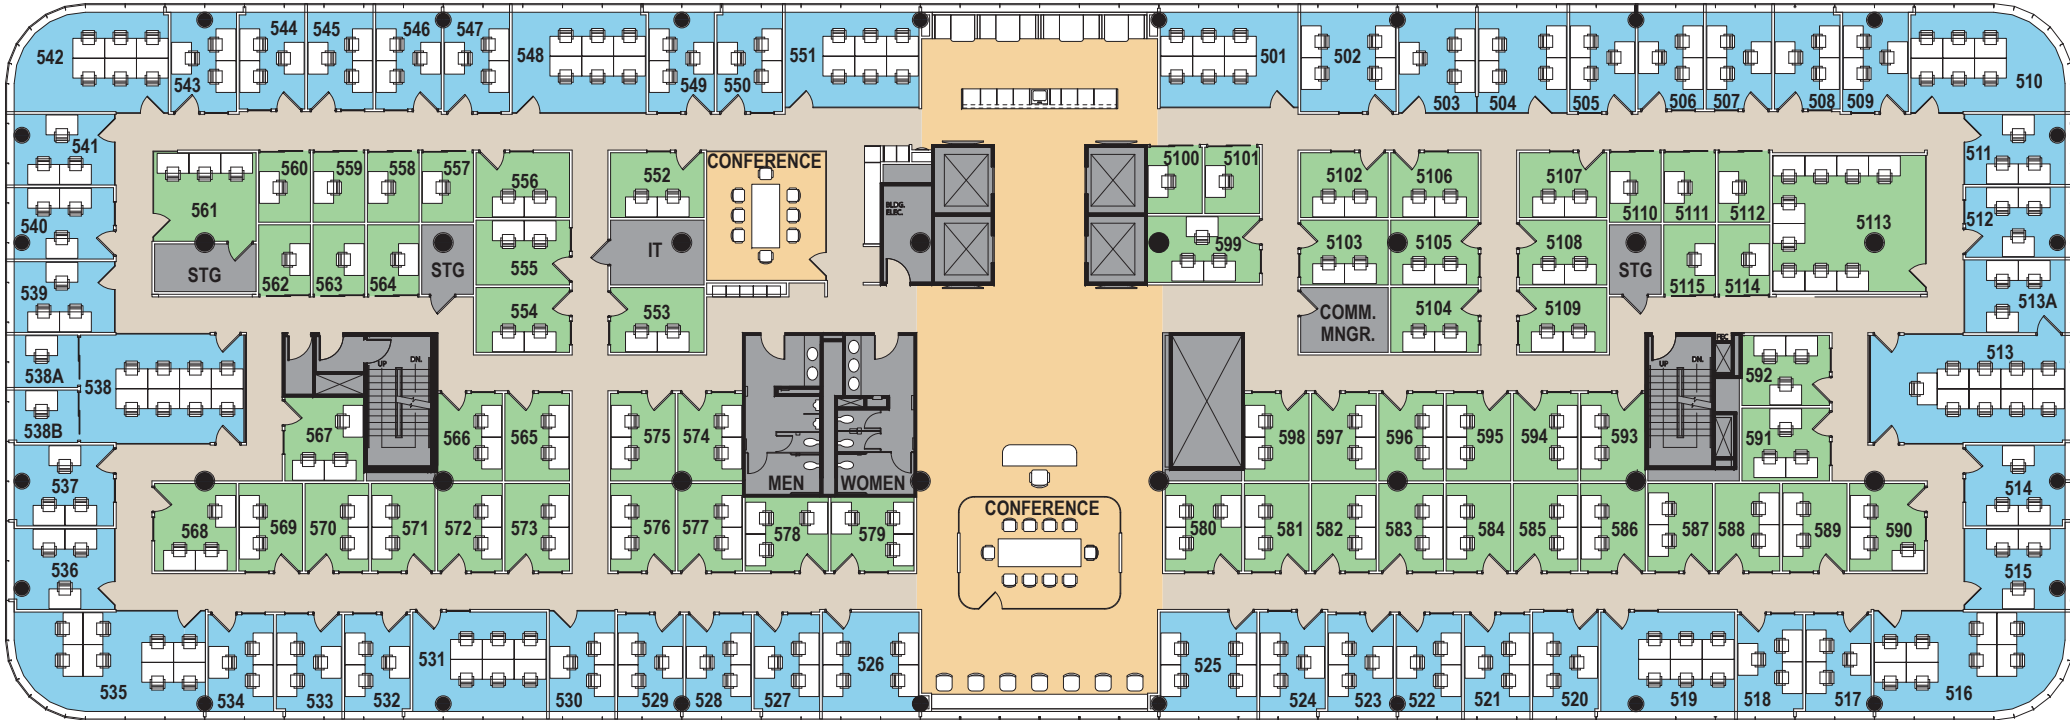

# WORKSUITES

LAS COLINAS

511 E. John Carpenter Freeway, Suite 500  
Irving, TX 75062

For office availability, please contact [sales@worksuites.com](mailto:sales@worksuites.com) or 1-888-601-WORK

- Window Offices
- Interior Offices
- Common Areas