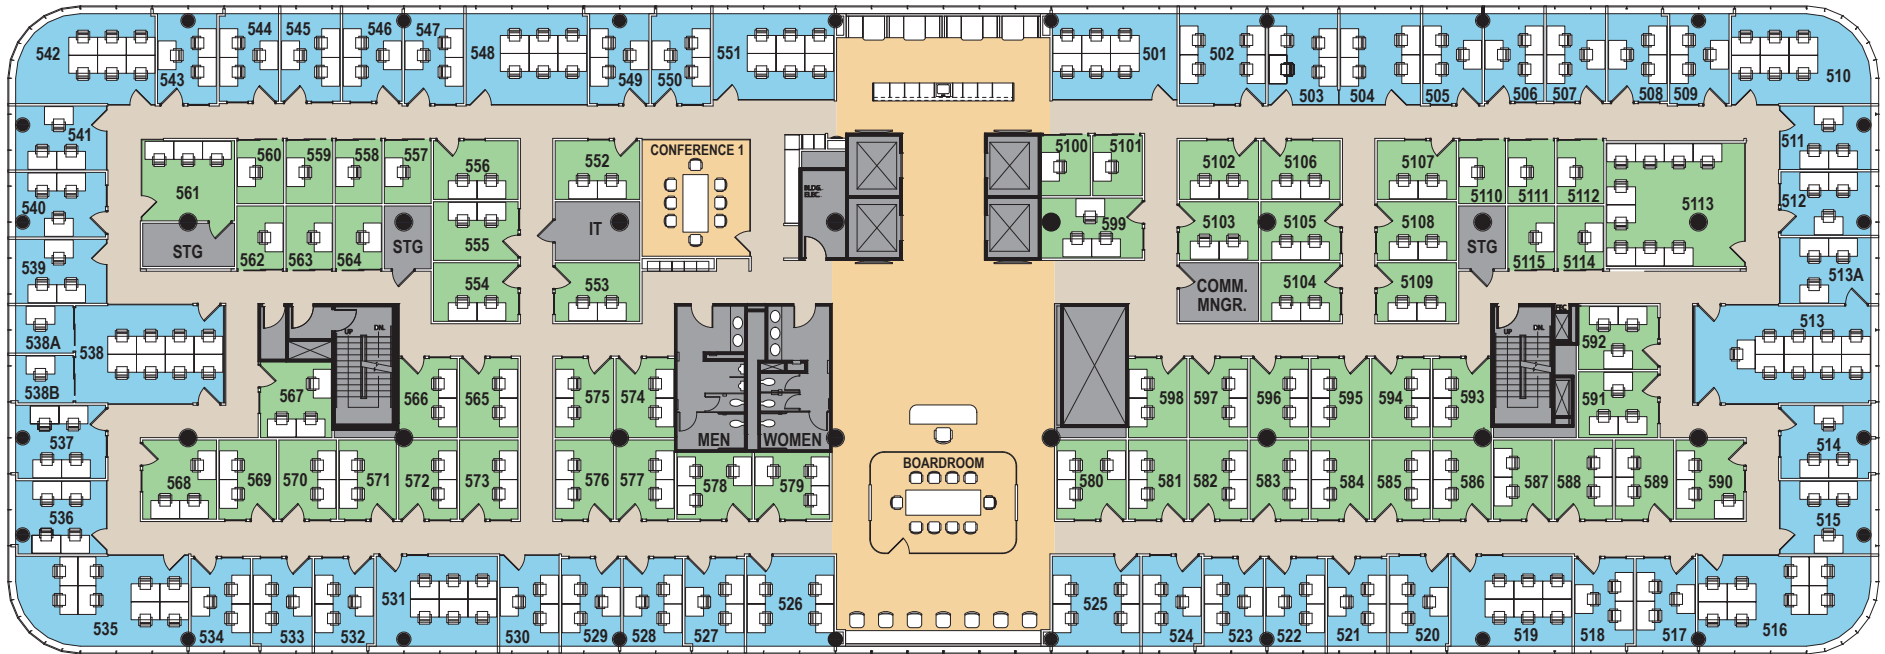

# WORKSUITES

## LAS COLINAS

511 E. John Carpenter Freeway, Suite 500  
Irving, TX 75062

-  Window Offices
-  Interior Offices
-  Common Areas

For office availability, please contact [sales@worksuites.com](mailto:sales@worksuites.com) or 1-888-601-WORK