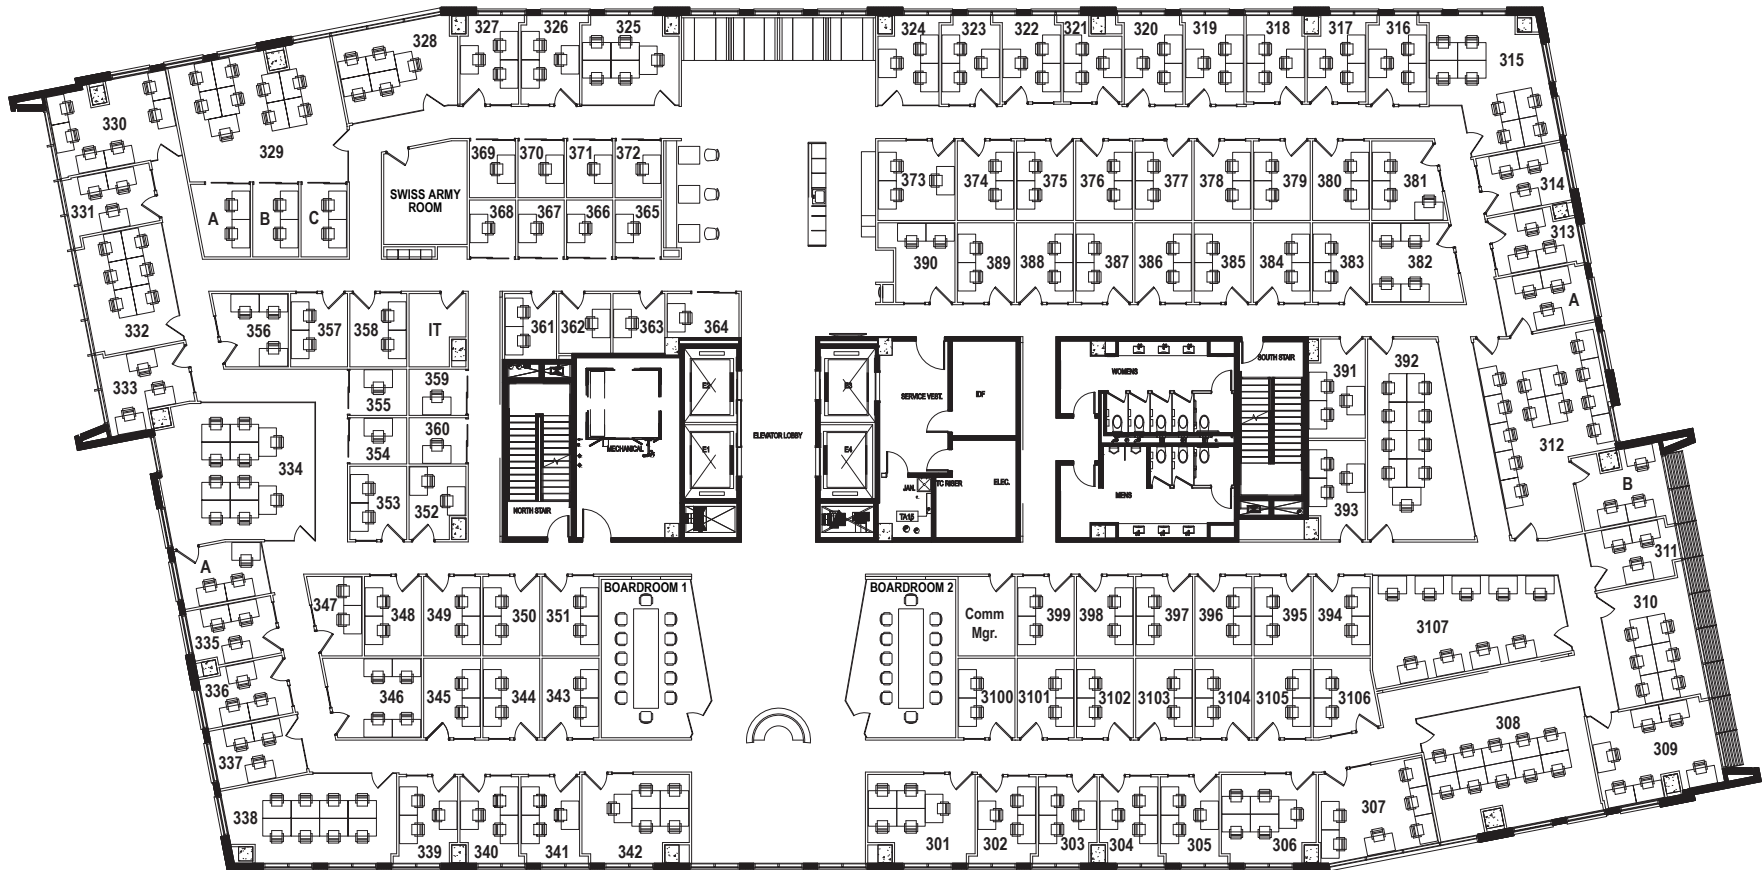

McKINNEY - CRAIG RANCH

7300 State Highway 121, Suite 300
McKinney, Texas 75070

For office availability, please contact sales@worksuites.com or 1-888-601-WORK