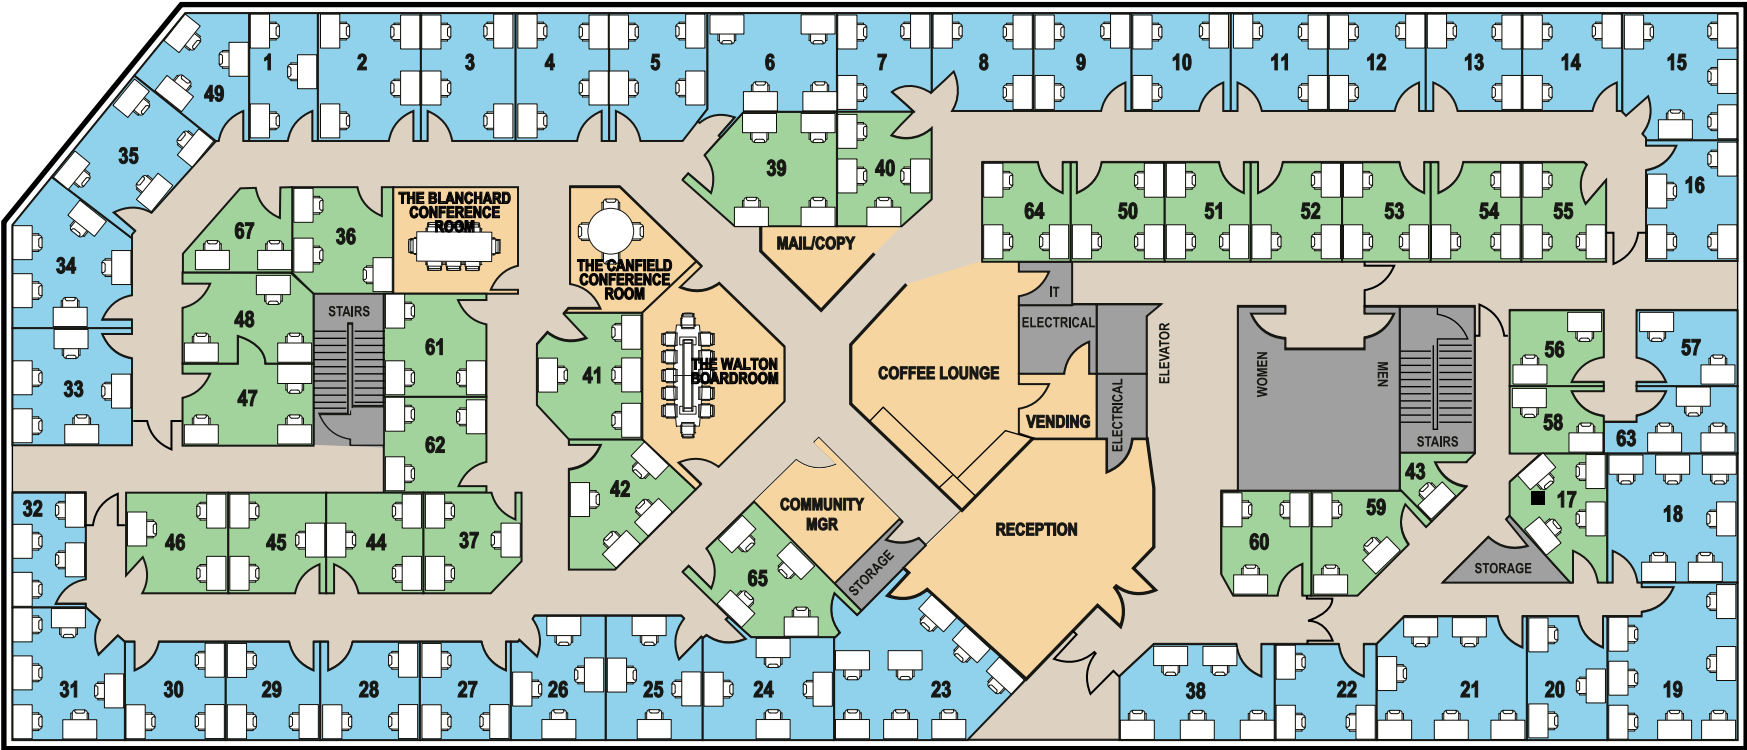

LUCID | PRIVATE OFFICES

GRAPEVINE - DFW AIRPORT

1701 W Northwest Hwy, Suite 100
Grapevine, TX 76051

Window Offices Interior Offices Common Areas

For office availability, please contact 1-888-601-9675